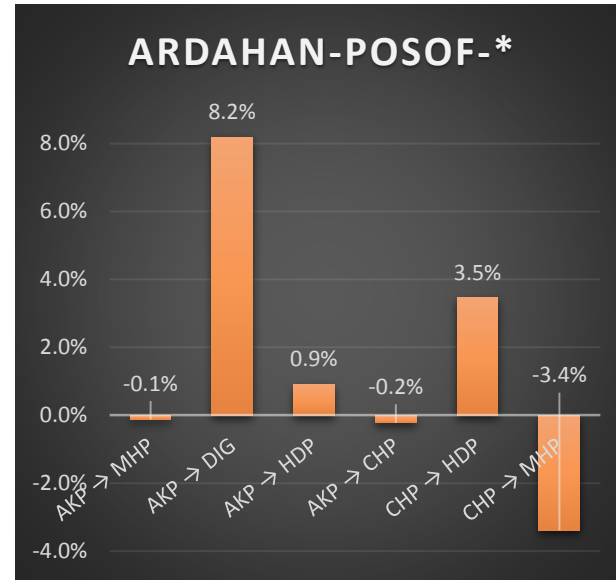

	AKP → MHP	AKP → DIG	AKP → HDP	AKP → CHP	CHP → HDP	CHP → MHP
ARDAHAN-*.*	0.5%	6.8%	5.4%	1.3%	12.5%	-2.6%
ARDAHAN-ARDAHAN MERKEZ-*	0.3%	4.7%	9.7%	0.4%	7.7%	-3.3%
ARDAHAN-CILDIR-*	-2.1%	16.1%	-0.2%	-5.5%	3.5%	-3.7%
ARDAHAN-DAMAL-*	-0.1%	5.3%	-0.8%	-6.7%	8.9%	0.4%
ARDAHAN-GÖLE-*	0.8%	3.2%	17.1%	2.9%	14.5%	-0.6%
ARDAHAN-HANAK-*	-1.3%	13.5%	-1.5%	-8.4%	10.3%	-1.8%
ARDAHAN-POSOĞ-*	-0.1%	8.2%	0.9%	-0.2%	3.5%	-3.4%