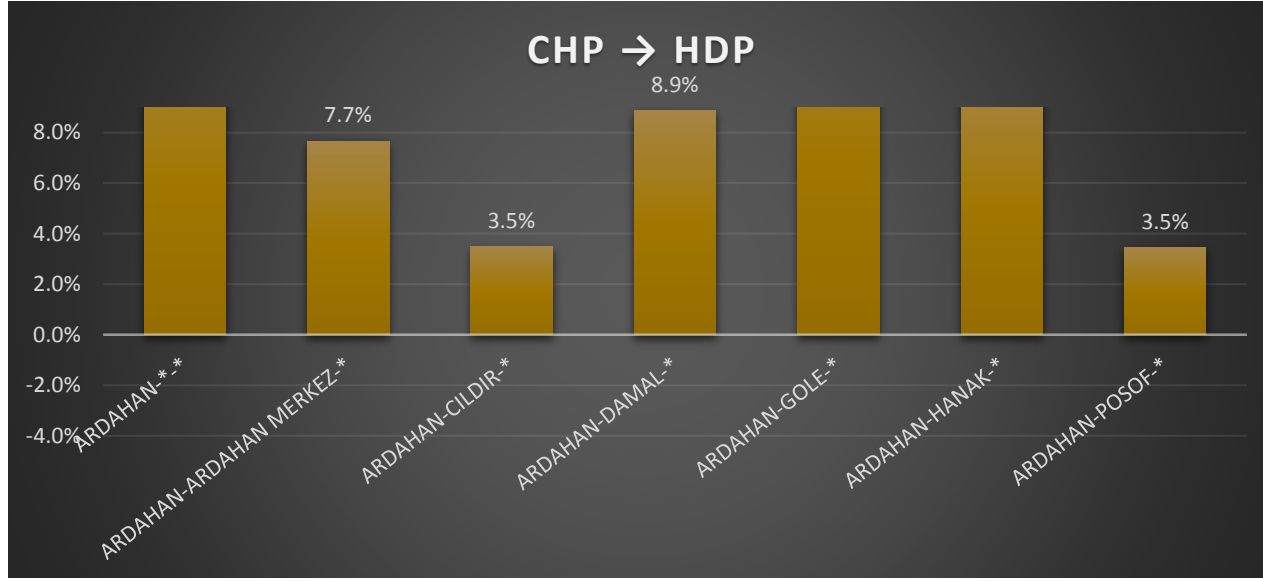

	AKP → MHP	AKP → DIG	AKP → HDP	AKP → CHP	CHP → HDP	CHP → MHP
ARDAHAN-*.*	0.5%	6.8%	5.4%	1.3%	12.5%	-2.6%
ARDAHAN-ARDAHAN MERKEZ-*	0.3%	4.7%	9.7%	0.4%	7.7%	-3.3%
ARDAHAN-CILDIR-*	-2.1%	16.1%	-0.2%	-5.5%	3.5%	-3.7%
ARDAHAN-DAMAL-*	-0.1%	5.3%	-0.8%	-6.7%	8.9%	0.4%
ARDAHAN-GÖLE-*	0.8%	3.2%	17.1%	2.9%	14.5%	-0.6%
ARDAHAN-HANAK-*	-1.3%	13.5%	-1.5%	-8.4%	10.3%	-1.8%
ARDAHAN-POSOĞ-*	-0.1%	8.2%	0.9%	-0.2%	3.5%	-3.4%