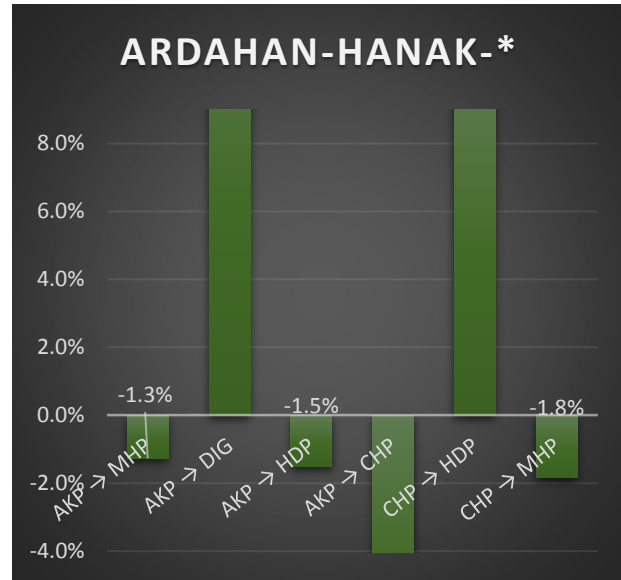

	AKP → MHP	AKP → DIG	AKP → HDP	AKP → CHP	CHP → HDP	CHP → MHP
ARDAHAN-*.*	0.5%	6.8%	5.4%	1.3%	12.5%	-2.6%
ARDAHAN-ARDAHAN MERKEZ-*	0.3%	4.7%	9.7%	0.4%	7.7%	-3.3%
ARDAHAN-CILDIR-*	-2.1%	16.1%	-0.2%	-5.5%	3.5%	-3.7%
ARDAHAN-DAMAL-*	-0.1%	5.3%	-0.8%	-6.7%	8.9%	0.4%
ARDAHAN-GÖLE-*	0.8%	3.2%	17.1%	2.9%	14.5%	-0.6%
ARDAHAN-HANAK-*	-1.3%	13.5%	-1.5%	-8.4%	10.3%	-1.8%
ARDAHAN-POSOĞ-*	-0.1%	8.2%	0.9%	-0.2%	3.5%	-3.4%