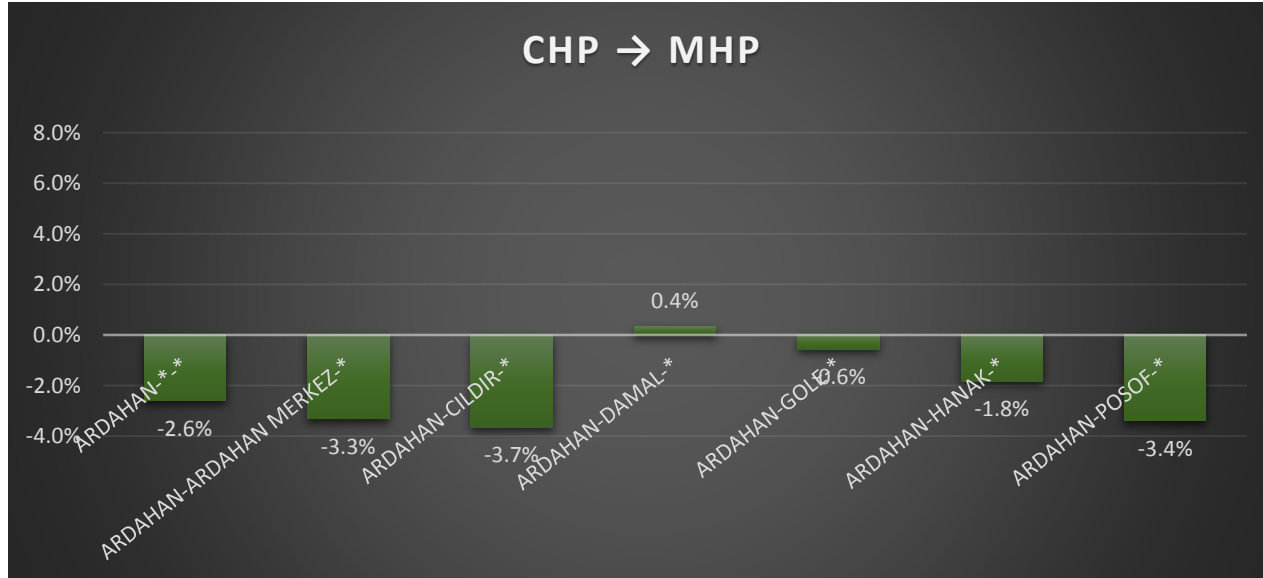

	AKP → MHP	AKP → DIG	AKP → HDP	AKP → CHP	CHP → HDP	CHP → MHP
ARDAHAN-*.*	0.5%	6.8%	5.4%	1.3%	12.5%	-2.6%
ARDAHAN-ARDAHAN MERKEZ-*	0.3%	4.7%	9.7%	0.4%	7.7%	-3.3%
ARDAHAN-CILDIR-*	-2.1%	16.1%	-0.2%	-5.5%	3.5%	-3.7%
ARDAHAN-DAMAL-*	-0.1%	5.3%	-0.8%	-6.7%	8.9%	0.4%
ARDAHAN-GÖLE-*	0.8%	3.2%	17.1%	2.9%	14.5%	-0.6%
ARDAHAN-HANAK-*	-1.3%	13.5%	-1.5%	-8.4%	10.3%	-1.8%
ARDAHAN-POSOĞ-*	-0.1%	8.2%	0.9%	-0.2%	3.5%	-3.4%