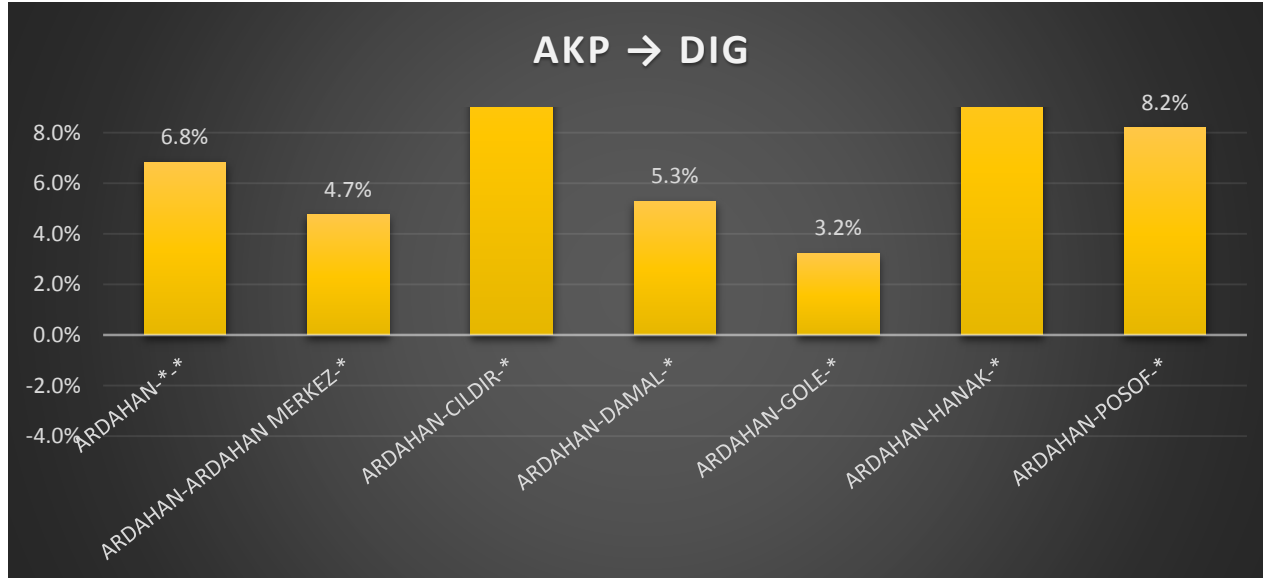

	AKP → MHP	AKP → DIG	AKP → HDP	AKP → CHP	CHP → HDP	CHP → MHP
ARDAHAN-*.*	0.5%	6.8%	5.4%	1.3%	12.5%	-2.6%
ARDAHAN-ARDAHAN MERKEZ-*	0.3%	4.7%	9.7%	0.4%	7.7%	-3.3%
ARDAHAN-CILDIR-*	-2.1%	16.1%	-0.2%	-5.5%	3.5%	-3.7%
ARDAHAN-DAMAL-*	-0.1%	5.3%	-0.8%	-6.7%	8.9%	0.4%
ARDAHAN-GÖLE-*	0.8%	3.2%	17.1%	2.9%	14.5%	-0.6%
ARDAHAN-HANAK-*	-1.3%	13.5%	-1.5%	-8.4%	10.3%	-1.8%
ARDAHAN-POSOĞ-*	-0.1%	8.2%	0.9%	-0.2%	3.5%	-3.4%