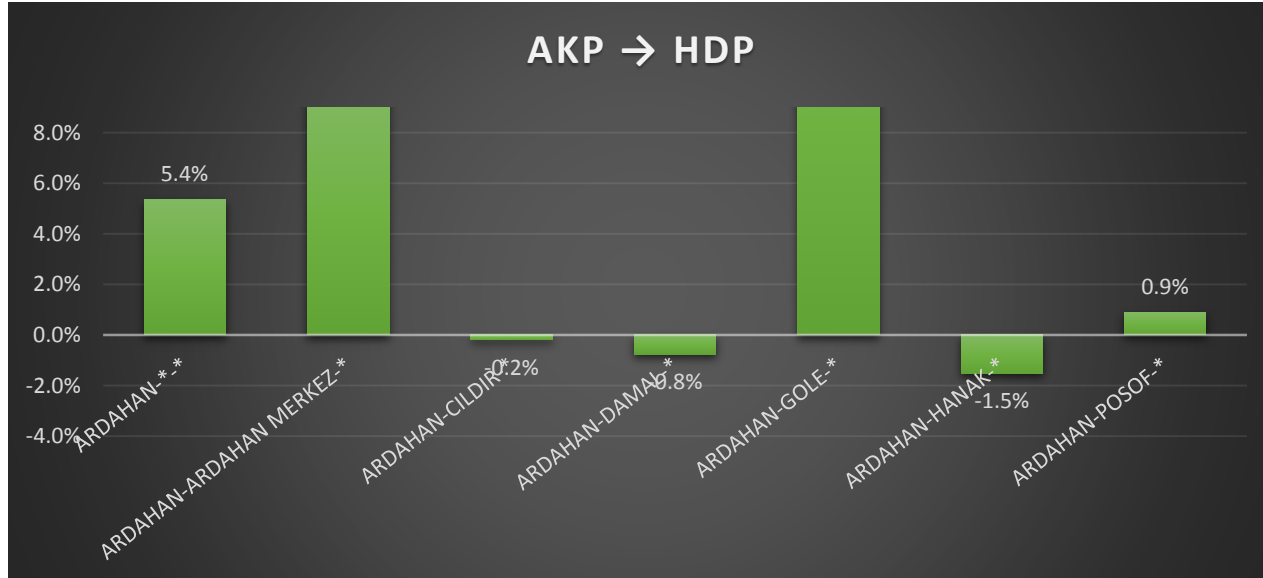

	AKP → MHP	AKP → DIG	AKP → HDP	AKP → CHP	CHP → HDP	CHP → MHP
ARDAHAN-*.*	0.5%	6.8%	5.4%	1.3%	12.5%	-2.6%
ARDAHAN-ARDAHAN MERKEZ-*	0.3%	4.7%	9.7%	0.4%	7.7%	-3.3%
ARDAHAN-CILDIR-*	-2.1%	16.1%	-0.2%	-5.5%	3.5%	-3.7%
ARDAHAN-DAMAL-*	-0.1%	5.3%	-0.8%	-6.7%	8.9%	0.4%
ARDAHAN-GÖLE-*	0.8%	3.2%	17.1%	2.9%	14.5%	-0.6%
ARDAHAN-HANAK-*	-1.3%	13.5%	-1.5%	-8.4%	10.3%	-1.8%
ARDAHAN-POSOĞ-*	-0.1%	8.2%	0.9%	-0.2%	3.5%	-3.4%