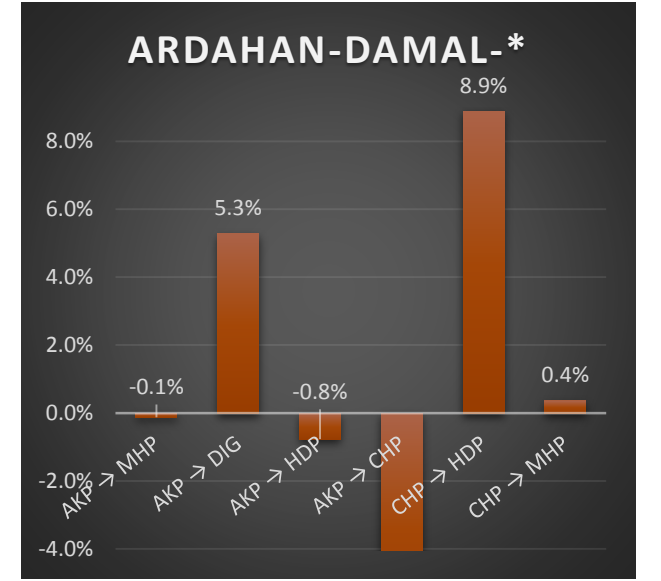

	AKP → MHP	AKP → DIG	AKP → HDP	AKP → CHP	CHP → HDP	CHP → MHP
ARDAHAN-*.*	0.5%	6.8%	5.4%	1.3%	12.5%	-2.6%
ARDAHAN-ARDAHAN MERKEZ-*	0.3%	4.7%	9.7%	0.4%	7.7%	-3.3%
ARDAHAN-CILDIR-*	-2.1%	16.1%	-0.2%	-5.5%	3.5%	-3.7%
ARDAHAN-DAMAL-*	-0.1%	5.3%	-0.8%	-6.7%	8.9%	0.4%
ARDAHAN-GÖLE-*	0.8%	3.2%	17.1%	2.9%	14.5%	-0.6%
ARDAHAN-HANAK-*	-1.3%	13.5%	-1.5%	-8.4%	10.3%	-1.8%
ARDAHAN-POSOĞ-*	-0.1%	8.2%	0.9%	-0.2%	3.5%	-3.4%