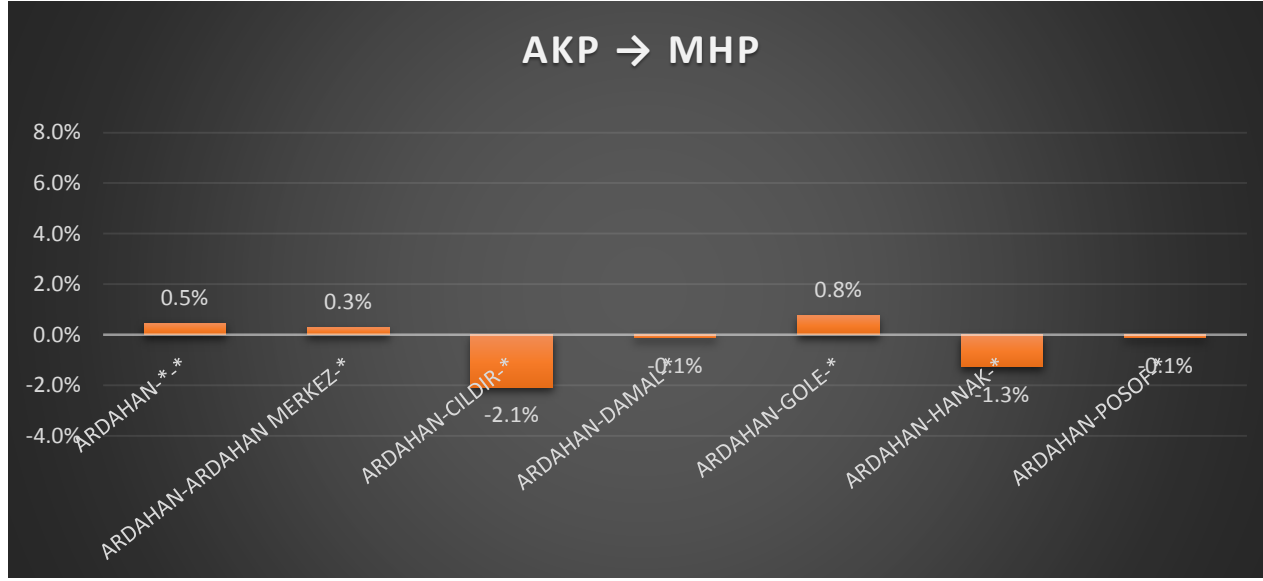

	AKP → MHP	AKP → DIG	AKP → HDP	AKP → CHP	CHP → HDP	CHP → MHP
ARDAHAN-*.*	0.5%	6.8%	5.4%	1.3%	12.5%	-2.6%
ARDAHAN-ARDAHAN MERKEZ-*	0.3%	4.7%	9.7%	0.4%	7.7%	-3.3%
ARDAHAN-CILDIR-*	-2.1%	16.1%	-0.2%	-5.5%	3.5%	-3.7%
ARDAHAN-DAMAL-*	-0.1%	5.3%	-0.8%	-6.7%	8.9%	0.4%
ARDAHAN-GÖLE-*	0.8%	3.2%	17.1%	2.9%	14.5%	-0.6%
ARDAHAN-HANAK-*	-1.3%	13.5%	-1.5%	-8.4%	10.3%	-1.8%
ARDAHAN-POSOĞ-*	-0.1%	8.2%	0.9%	-0.2%	3.5%	-3.4%