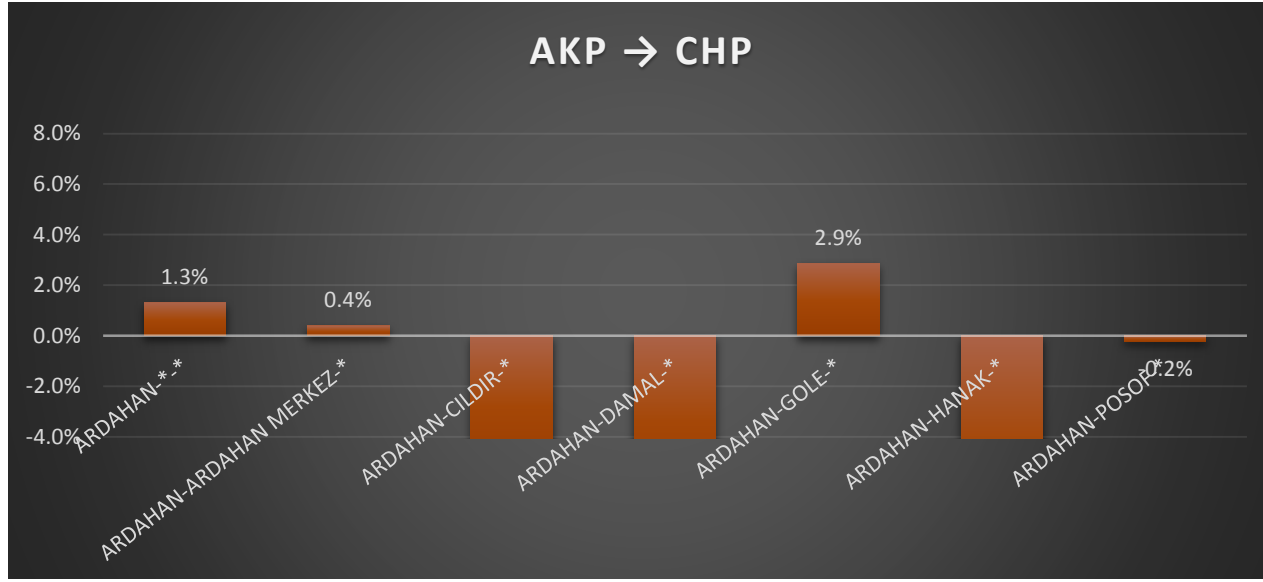

	AKP → MHP	AKP → DIG	AKP → HDP	AKP → CHP	CHP → HDP	CHP → MHP
ARDAHAN-*.*	0.5%	6.8%	5.4%	1.3%	12.5%	-2.6%
ARDAHAN-ARDAHAN MERKEZ-*	0.3%	4.7%	9.7%	0.4%	7.7%	-3.3%
ARDAHAN-CILDIR-*	-2.1%	16.1%	-0.2%	-5.5%	3.5%	-3.7%
ARDAHAN-DAMAL-*	-0.1%	5.3%	-0.8%	-6.7%	8.9%	0.4%
ARDAHAN-GÖLE-*	0.8%	3.2%	17.1%	2.9%	14.5%	-0.6%
ARDAHAN-HANAK-*	-1.3%	13.5%	-1.5%	-8.4%	10.3%	-1.8%
ARDAHAN-POSOĞ-*	-0.1%	8.2%	0.9%	-0.2%	3.5%	-3.4%