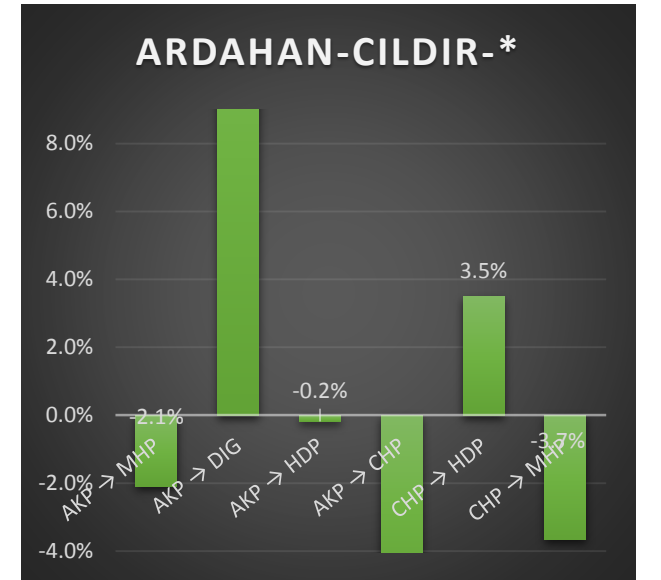

	AKP → MHP	AKP → DIG	AKP → HDP	AKP → CHP	CHP → HDP	CHP → MHP
ARDAHAN-*.*	0.5%	6.8%	5.4%	1.3%	12.5%	-2.6%
ARDAHAN-ARDAHAN MERKEZ-*	0.3%	4.7%	9.7%	0.4%	7.7%	-3.3%
ARDAHAN-CILDIR-*	-2.1%	16.1%	-0.2%	-5.5%	3.5%	-3.7%
ARDAHAN-DAMAL-*	-0.1%	5.3%	-0.8%	-6.7%	8.9%	0.4%
ARDAHAN-GÖLE-*	0.8%	3.2%	17.1%	2.9%	14.5%	-0.6%
ARDAHAN-HANAK-*	-1.3%	13.5%	-1.5%	-8.4%	10.3%	-1.8%
ARDAHAN-POSOĞ-*	-0.1%	8.2%	0.9%	-0.2%	3.5%	-3.4%