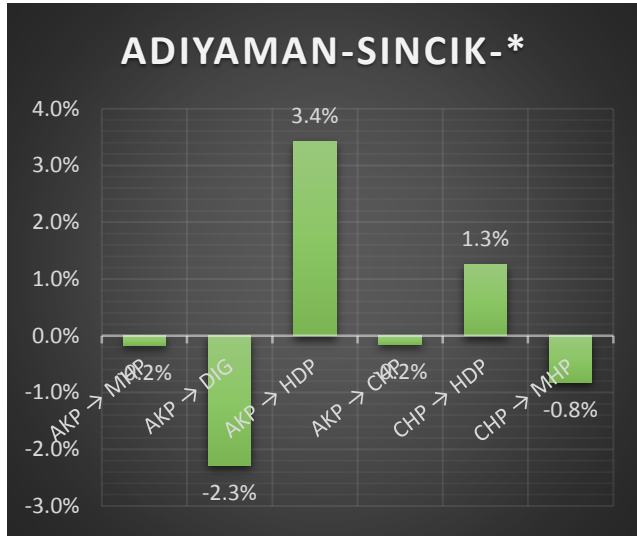

ADIYAMAN-ADIYAMAN MERKEZ-*

ADIYAMAN-BESNI-*

ADIYAMAN-CELIKHAN-*

ADIYAMAN-GERGER-*

ADIYAMAN-GOLBASI-*

ADIYAMAN-KAHTA-*

	AKP → MHP	AKP → DIG	AKP → HDP	AKP → CHP	CHP → HDP	CHP → MHP
ADIYAMAN-**	0.9%	-1.4%	7.2%	2.4%	8.9%	-1.3%
ADIYAMAN-ADIYAMAN MERKEZ-*	0.9%	-1.7%	6.3%	1.9%	12.9%	-0.3%
ADIYAMAN-BESNI-*	0.5%	-0.9%	6.1%	2.8%	5.4%	-6.9%
ADIYAMAN-CELIKHAN-*	0.5%	-0.9%	5.7%	2.1%	12.2%	0.2%
ADIYAMAN-GERGER-*	0.9%	-3.7%	12.5%	3.1%	1.9%	-0.4%
ADIYAMAN-GOLBASI-*	2.1%	0.6%	1.7%	5.3%	6.1%	0.0%
ADIYAMAN-KAHTA-*	0.3%	-1.8%	14.8%	0.5%	2.4%	-0.5%
ADIYAMAN-SAMSAT-*	0.6%	3.0%	8.2%	0.6%	3.5%	-0.8%
ADIYAMAN-SINCİK-*	-0.2%	-2.3%	3.4%	-0.2%	1.3%	-0.8%
ADIYAMAN-TUT-*	0.7%	-0.9%	0.7%	2.2%	4.8%	-0.3%