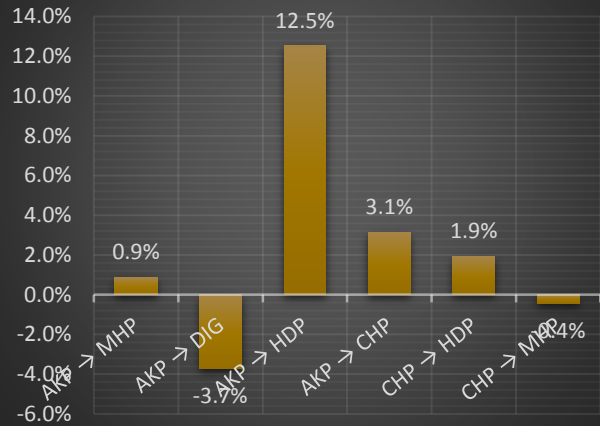

ADIYAMAN-ADIYAMAN MERKEZ-*

ADIYAMAN-BESNI-*

ADIYAMAN-CELIKHAN-*

ADIYAMAN-GERGER-*

ADIYAMAN-GOLBASI-*

ADIYAMAN-KAHTA-*

	AKP → MHP	AKP → DIG	AKP → HDP	AKP → CHP	CHP → HDP	CHP → MHP
ADIYAMAN-**	0.9%	-1.4%	7.2%	2.4%	8.9%	-1.3%
ADIYAMAN-ADIYAMAN MERKEZ-*	0.9%	-1.7%	6.3%	1.9%	12.9%	-0.3%
ADIYAMAN-BESNI-*	0.5%	-0.9%	6.1%	2.8%	5.4%	-6.9%
ADIYAMAN-CELIKHAN-*	0.5%	-0.9%	5.7%	2.1%	12.2%	0.2%
ADIYAMAN-GERGER-*	0.9%	-3.7%	12.5%	3.1%	1.9%	-0.4%
ADIYAMAN-GOLBASI-*	2.1%	0.6%	1.7%	5.3%	6.1%	0.0%
ADIYAMAN-KAHTA-*	0.3%	-1.8%	14.8%	0.5%	2.4%	-0.5%
ADIYAMAN-SAMSAT-*	0.6%	3.0%	8.2%	0.6%	3.5%	-0.8%
ADIYAMAN-SINCİK-*	-0.2%	-2.3%	3.4%	-0.2%	1.3%	-0.8%
ADIYAMAN-TUT-*	0.7%	-0.9%	0.7%	2.2%	4.8%	-0.3%