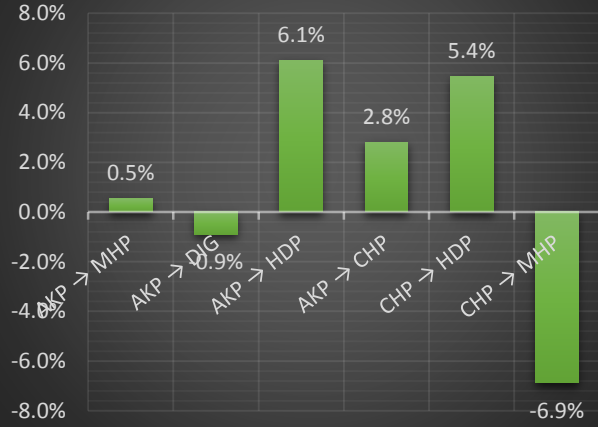

ADIYAMAN-ADIYAMAN MERKEZ-*

ADIYAMAN-BESNI-*

ADIYAMAN-CELIKHAN-*

ADIYAMAN-GERGER-*

ADIYAMAN-GOLBASI-*

ADIYAMAN-KAHTA-*

	AKP → MHP	AKP → DIG	AKP → HDP	AKP → CHP	CHP → HDP	CHP → MHP
ADIYAMAN-**	0.9%	-1.4%	7.2%	2.4%	8.9%	-1.3%
ADIYAMAN-ADIYAMAN MERKEZ-*	0.9%	-1.7%	6.3%	1.9%	12.9%	-0.3%
ADIYAMAN-BESNI-*	0.5%	-0.9%	6.1%	2.8%	5.4%	-6.9%
ADIYAMAN-CELIKHAN-*	0.5%	-0.9%	5.7%	2.1%	12.2%	0.2%
ADIYAMAN-GERGER-*	0.9%	-3.7%	12.5%	3.1%	1.9%	-0.4%
ADIYAMAN-GOLBASI-*	2.1%	0.6%	1.7%	5.3%	6.1%	0.0%
ADIYAMAN-KAHTA-*	0.3%	-1.8%	14.8%	0.5%	2.4%	-0.5%
ADIYAMAN-SAMSAT-*	0.6%	3.0%	8.2%	0.6%	3.5%	-0.8%
ADIYAMAN-SINCİK-*	-0.2%	-2.3%	3.4%	-0.2%	1.3%	-0.8%
ADIYAMAN-TUT-*	0.7%	-0.9%	0.7%	2.2%	4.8%	-0.3%