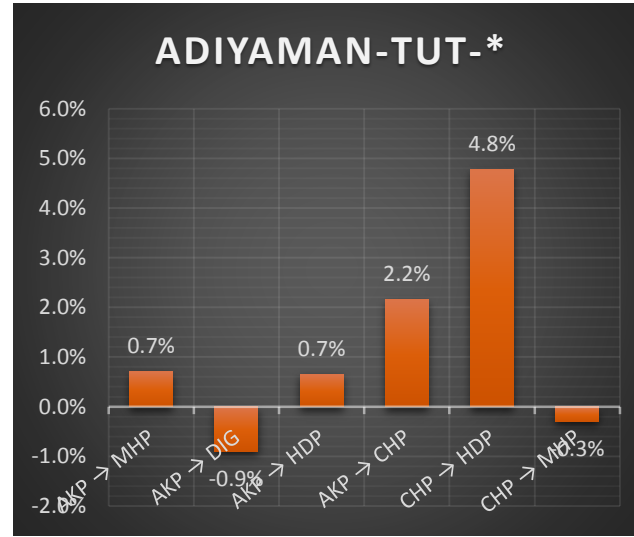

ADIYAMAN-ADIYAMAN MERKEZ-*

ADIYAMAN-BESNI-*

ADIYAMAN-CELIKHAN-*

ADIYAMAN-GERGER-*

ADIYAMAN-GOLBASI-*

ADIYAMAN-KAHTA-*

	AKP → MHP	AKP → DIG	AKP → HDP	AKP → CHP	CHP → HDP	CHP → MHP
ADIYAMAN-**	0.9%	-1.4%	7.2%	2.4%	8.9%	-1.3%
ADIYAMAN-ADIYAMAN MERKEZ-*	0.9%	-1.7%	6.3%	1.9%	12.9%	-0.3%
ADIYAMAN-BESNI-*	0.5%	-0.9%	6.1%	2.8%	5.4%	-6.9%
ADIYAMAN-CELIKHAN-*	0.5%	-0.9%	5.7%	2.1%	12.2%	0.2%
ADIYAMAN-GERGER-*	0.9%	-3.7%	12.5%	3.1%	1.9%	-0.4%
ADIYAMAN-GOLBASI-*	2.1%	0.6%	1.7%	5.3%	6.1%	0.0%
ADIYAMAN-KAHTA-*	0.3%	-1.8%	14.8%	0.5%	2.4%	-0.5%
ADIYAMAN-SAMSAT-*	0.6%	3.0%	8.2%	0.6%	3.5%	-0.8%
ADIYAMAN-SINCİK-*	-0.2%	-2.3%	3.4%	-0.2%	1.3%	-0.8%
ADIYAMAN-TUT-*	0.7%	-0.9%	0.7%	2.2%	4.8%	-0.3%