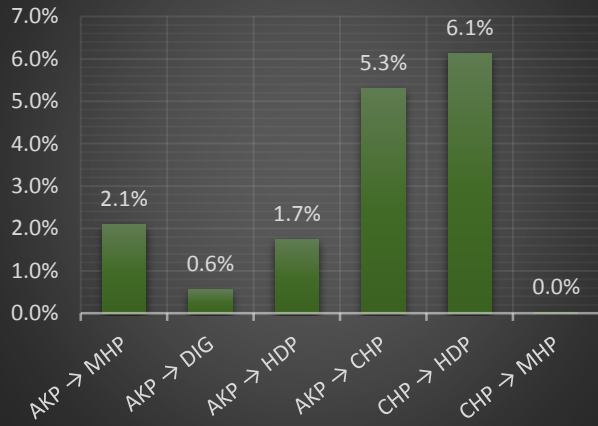

ADIYAMAN-ADIYAMAN MERKEZ-*

ADIYAMAN-BESNI-*

ADIYAMAN-CELIKHAN-*

ADIYAMAN-GERGER-*

ADIYAMAN-GOLBASI-*

ADIYAMAN-KAHTA-*

	AKP → MHP	AKP → DIG	AKP → HDP	AKP → CHP	CHP → HDP	CHP → MHP
ADIYAMAN-**	0.9%	-1.4%	7.2%	2.4%	8.9%	-1.3%
ADIYAMAN-ADIYAMAN MERKEZ-*	0.9%	-1.7%	6.3%	1.9%	12.9%	-0.3%
ADIYAMAN-BESNI-*	0.5%	-0.9%	6.1%	2.8%	5.4%	-6.9%
ADIYAMAN-CELIKHAN-*	0.5%	-0.9%	5.7%	2.1%	12.2%	0.2%
ADIYAMAN-GERGER-*	0.9%	-3.7%	12.5%	3.1%	1.9%	-0.4%
ADIYAMAN-GOLBASI-*	2.1%	0.6%	1.7%	5.3%	6.1%	0.0%
ADIYAMAN-KAHTA-*	0.3%	-1.8%	14.8%	0.5%	2.4%	-0.5%
ADIYAMAN-SAMSAT-*	0.6%	3.0%	8.2%	0.6%	3.5%	-0.8%
ADIYAMAN-SINCİK-*	-0.2%	-2.3%	3.4%	-0.2%	1.3%	-0.8%
ADIYAMAN-TUT-*	0.7%	-0.9%	0.7%	2.2%	4.8%	-0.3%