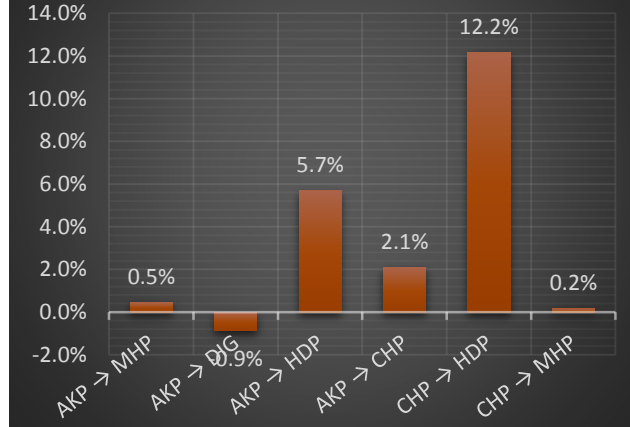

ADIYAMAN-ADIYAMAN MERKEZ-*

ADIYAMAN-BESNI-*

ADIYAMAN-CELIKHAN-*

ADIYAMAN-GERGER-*

ADIYAMAN-GOLBASI-*

ADIYAMAN-KAHTA-*

	AKP → MHP	AKP → DIG	AKP → HDP	AKP → CHP	CHP → HDP	CHP → MHP
ADIYAMAN-**	0.9%	-1.4%	7.2%	2.4%	8.9%	-1.3%
ADIYAMAN-ADIYAMAN MERKEZ-*	0.9%	-1.7%	6.3%	1.9%	12.9%	-0.3%
ADIYAMAN-BESNI-*	0.5%	-0.9%	6.1%	2.8%	5.4%	-6.9%
ADIYAMAN-CELIKHAN-*	0.5%	-0.9%	5.7%	2.1%	12.2%	0.2%
ADIYAMAN-GERGER-*	0.9%	-3.7%	12.5%	3.1%	1.9%	-0.4%
ADIYAMAN-GOLBASI-*	2.1%	0.6%	1.7%	5.3%	6.1%	0.0%
ADIYAMAN-KAHTA-*	0.3%	-1.8%	14.8%	0.5%	2.4%	-0.5%
ADIYAMAN-SAMSAT-*	0.6%	3.0%	8.2%	0.6%	3.5%	-0.8%
ADIYAMAN-SINCİK-*	-0.2%	-2.3%	3.4%	-0.2%	1.3%	-0.8%
ADIYAMAN-TUT-*	0.7%	-0.9%	0.7%	2.2%	4.8%	-0.3%