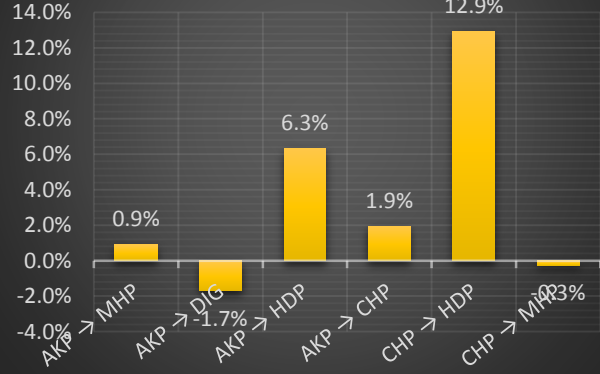

ADIYAMAN-ADIYAMAN MERKEZ-*

ADIYAMAN-BESNI-*

ADIYAMAN-CELIKHAN-*

ADIYAMAN-GERGER-*

ADIYAMAN-GOLBASI-*

ADIYAMAN-KAHTA-*

	AKP → MHP	AKP → DIG	AKP → HDP	AKP → CHP	CHP → HDP	CHP → MHP
ADIYAMAN-**	0.9%	-1.4%	7.2%	2.4%	8.9%	-1.3%
ADIYAMAN-ADIYAMAN MERKEZ-*	0.9%	-1.7%	6.3%	1.9%	12.9%	-0.3%
ADIYAMAN-BESNI-*	0.5%	-0.9%	6.1%	2.8%	5.4%	-6.9%
ADIYAMAN-CELIKHAN-*	0.5%	-0.9%	5.7%	2.1%	12.2%	0.2%
ADIYAMAN-GERGER-*	0.9%	-3.7%	12.5%	3.1%	1.9%	-0.4%
ADIYAMAN-GOLBASI-*	2.1%	0.6%	1.7%	5.3%	6.1%	0.0%
ADIYAMAN-KAHTA-*	0.3%	-1.8%	14.8%	0.5%	2.4%	-0.5%
ADIYAMAN-SAMSAT-*	0.6%	3.0%	8.2%	0.6%	3.5%	-0.8%
ADIYAMAN-SINCİK-*	-0.2%	-2.3%	3.4%	-0.2%	1.3%	-0.8%
ADIYAMAN-TUT-*	0.7%	-0.9%	0.7%	2.2%	4.8%	-0.3%