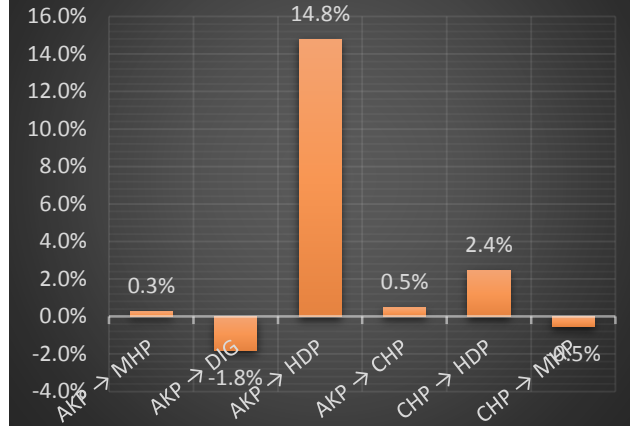

ADIYAMAN-ADIYAMAN MERKEZ-*

ADIYAMAN-BESNI-*

ADIYAMAN-CELIKHAN-*

ADIYAMAN-GERGER-*

ADIYAMAN-GOLBASI-*

ADIYAMAN-KAHTA-*

	AKP → MHP	AKP → DIG	AKP → HDP	AKP → CHP	CHP → HDP	CHP → MHP
ADIYAMAN-**	0.9%	-1.4%	7.2%	2.4%	8.9%	-1.3%
ADIYAMAN-ADIYAMAN MERKEZ-*	0.9%	-1.7%	6.3%	1.9%	12.9%	-0.3%
ADIYAMAN-BESNI-*	0.5%	-0.9%	6.1%	2.8%	5.4%	-6.9%
ADIYAMAN-CELIKHAN-*	0.5%	-0.9%	5.7%	2.1%	12.2%	0.2%
ADIYAMAN-GERGER-*	0.9%	-3.7%	12.5%	3.1%	1.9%	-0.4%
ADIYAMAN-GOLBASI-*	2.1%	0.6%	1.7%	5.3%	6.1%	0.0%
ADIYAMAN-KAHTA-*	0.3%	-1.8%	14.8%	0.5%	2.4%	-0.5%
ADIYAMAN-SAMSAT-*	0.6%	3.0%	8.2%	0.6%	3.5%	-0.8%
ADIYAMAN-SINCİK-*	-0.2%	-2.3%	3.4%	-0.2%	1.3%	-0.8%
ADIYAMAN-TUT-*	0.7%	-0.9%	0.7%	2.2%	4.8%	-0.3%