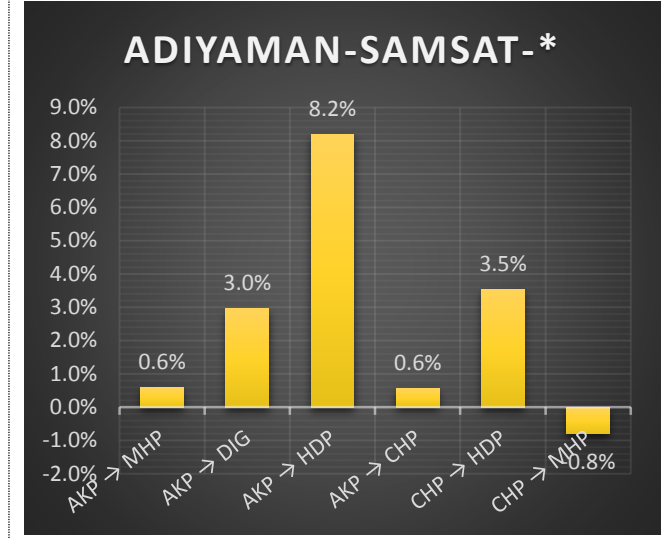

ADIYAMAN-ADIYAMAN MERKEZ-*

ADIYAMAN-BESNI-*

ADIYAMAN-CELIKHAN-*

ADIYAMAN-GERGER-*

ADIYAMAN-GOLBASI-*

ADIYAMAN-KAHTA-*

	AKP → MHP	AKP → DIG	AKP → HDP	AKP → CHP	CHP → HDP	CHP → MHP
ADIYAMAN-**	0.9%	-1.4%	7.2%	2.4%	8.9%	-1.3%
ADIYAMAN-ADIYAMAN MERKEZ-*	0.9%	-1.7%	6.3%	1.9%	12.9%	-0.3%
ADIYAMAN-BESNI-*	0.5%	-0.9%	6.1%	2.8%	5.4%	-6.9%
ADIYAMAN-CELIKHAN-*	0.5%	-0.9%	5.7%	2.1%	12.2%	0.2%
ADIYAMAN-GERGER-*	0.9%	-3.7%	12.5%	3.1%	1.9%	-0.4%
ADIYAMAN-GOLBASI-*	2.1%	0.6%	1.7%	5.3%	6.1%	0.0%
ADIYAMAN-KAHTA-*	0.3%	-1.8%	14.8%	0.5%	2.4%	-0.5%
ADIYAMAN-SAMSAT-*	0.6%	3.0%	8.2%	0.6%	3.5%	-0.8%
ADIYAMAN-SINCİK-*	-0.2%	-2.3%	3.4%	-0.2%	1.3%	-0.8%
ADIYAMAN-TUT-*	0.7%	-0.9%	0.7%	2.2%	4.8%	-0.3%