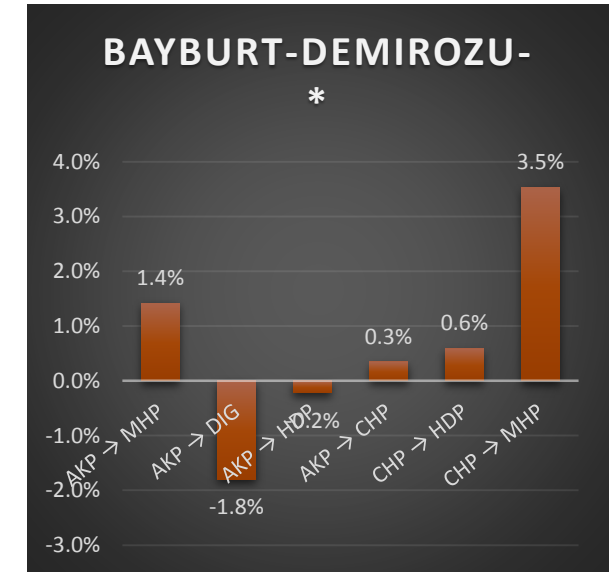

	AKP → MHP	AKP → DİĞ	AKP → HDP	AKP → CHP	CHP → HDP	CHP → MHP
BAYBURT-*.*	7.0%	-4.3%	-0.1%	0.5%	1.2%	0.8%
BAYBURT-AYDINTEPE-*	2.6%	-4.0%	-0.1%	0.2%	0.2%	1.4%
BAYBURT-BAYBURT MERKEZ	8.1%	-4.7%	0.1%	0.5%	1.2%	0.4%
BAYBURT-DEMIROZU-*	1.4%	-1.8%	-0.2%	0.3%	0.6%	3.5%