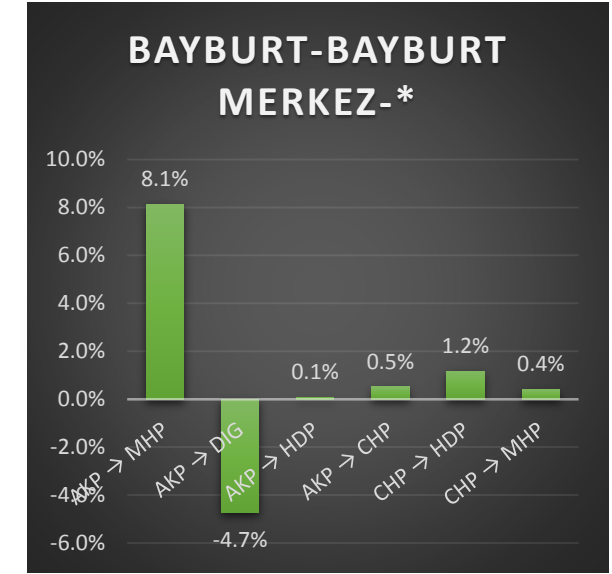

	AKP → MHP	AKP → DİĞ	AKP → HDP	AKP → CHP	CHP → HDP	CHP → MHP
BAYBURT-*.*	7.0%	-4.3%	-0.1%	0.5%	1.2%	0.8%
BAYBURT-AYDINTEPE-*	2.6%	-4.0%	-0.1%	0.2%	0.2%	1.4%
BAYBURT-BAYBURT MERKEZ	8.1%	-4.7%	0.1%	0.5%	1.2%	0.4%
BAYBURT-DEMIROZU-*	1.4%	-1.8%	-0.2%	0.3%	0.6%	3.5%