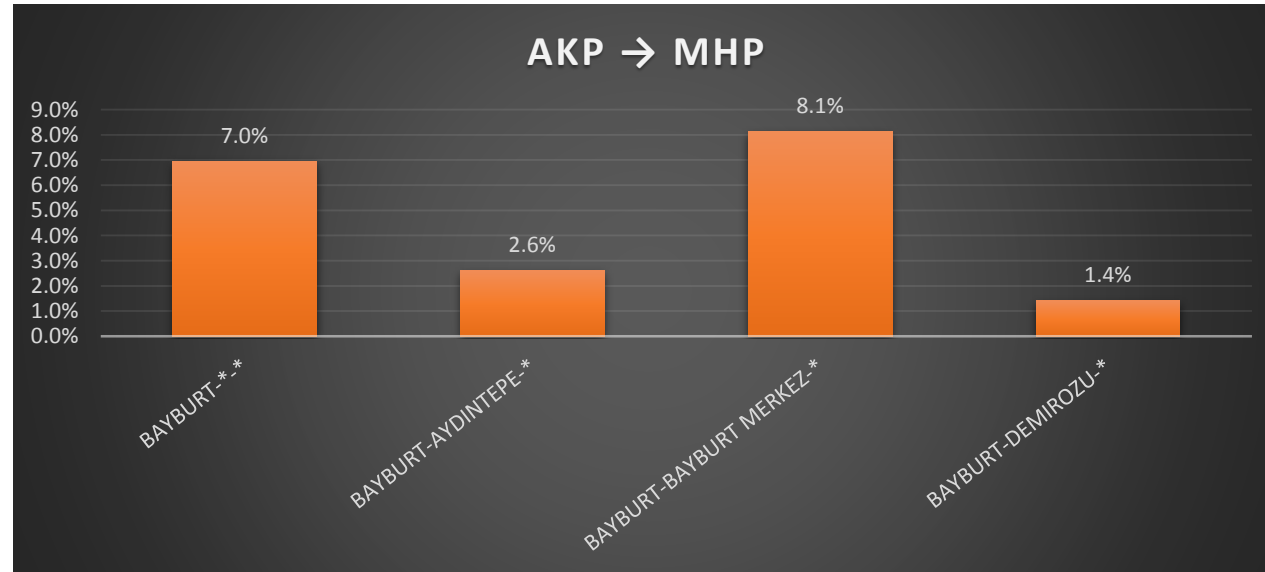

	AKP → MHP	AKP → DİĞ	AKP → HDP	AKP → CHP	CHP → HDP	CHP → MHP
BAYBURT-*.*	7.0%	-4.3%	-0.1%	0.5%	1.2%	0.8%
BAYBURT-AYDINTEPE-*	2.6%	-4.0%	-0.1%	0.2%	0.2%	1.4%
BAYBURT-BAYBURT MERKEZ	8.1%	-4.7%	0.1%	0.5%	1.2%	0.4%
BAYBURT-DEMIROZU-*	1.4%	-1.8%	-0.2%	0.3%	0.6%	3.5%