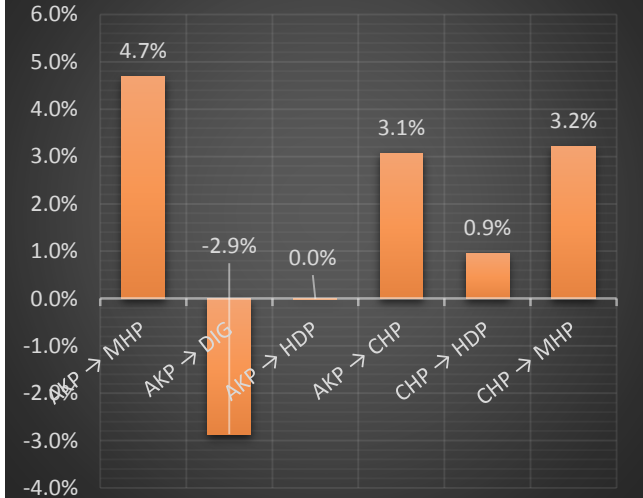

AMASYA-AMASYA MERKEZ-*

AMASYA-GOYNUCEK-*

AMASYA-GUMUSHACIKOY-*

AMASYA-HAMAMOZU-*

AMASYA-MERZIFON-*

AMASYA-SULUOVA-*

	AKP → MHP	AKP → DIG	AKP → HDP	AKP → CHP	CHP → HDP	CHP → MHP
AMASYA-*.*	3.4%	-1.0%	0.0%	3.9%	1.2%	4.4%
AMASYA-AMASYA MERKEZ-*	3.9%	-0.6%	0.0%	3.6%	1.3%	4.3%
AMASYA-GOYNUCEK-*	3.3%	0.3%	0.0%	3.8%	1.3%	3.5%
AMASYA-GUMUSHACIKOY-*	0.3%	-0.8%	0.0%	1.2%	1.4%	1.6%
AMASYA-HAMAMOZU-*	4.6%	0.6%	0.0%	5.2%	0.6%	6.3%
AMASYA-MERZIFON-*	2.4%	-0.7%	0.1%	4.3%	1.2%	2.9%
AMASYA-SULUOVA-*	4.7%	-2.9%	0.0%	3.1%	0.9%	3.2%
AMASYA-TASOVA-*	7.5%	-0.7%	-0.2%	3.9%	1.0%	9.2%