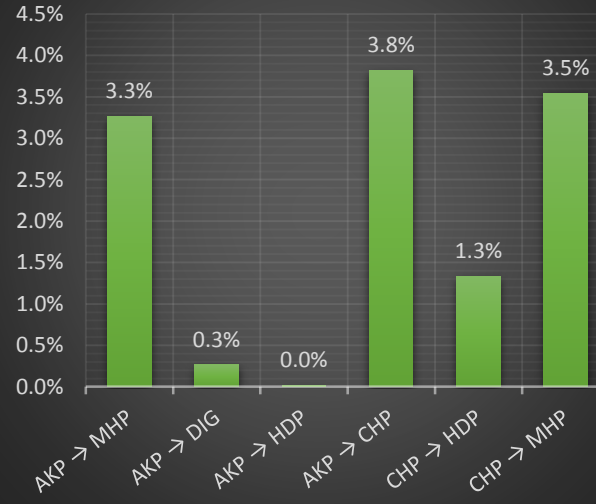

AMASYA-AMASYA MERKEZ-*

AMASYA-GOYNUCEK-*

AMASYA-GUMUSHACIKOY-*

AMASYA-HAMAMOZU-*

AMASYA-MERZIFON-*

AMASYA-SULUOVA-*

	AKP → MHP	AKP → DIG	AKP → HDP	AKP → CHP	CHP → HDP	CHP → MHP
AMASYA-*.*	3.4%	-1.0%	0.0%	3.9%	1.2%	4.4%
AMASYA-AMASYA MERKEZ-*	3.9%	-0.6%	0.0%	3.6%	1.3%	4.3%
AMASYA-GOYNUCEK-*	3.3%	0.3%	0.0%	3.8%	1.3%	3.5%
AMASYA-GUMUSHACIKOY-*	0.3%	-0.8%	0.0%	1.2%	1.4%	1.6%
AMASYA-HAMAMOZU-*	4.6%	0.6%	0.0%	5.2%	0.6%	6.3%
AMASYA-MERZIFON-*	2.4%	-0.7%	0.1%	4.3%	1.2%	2.9%
AMASYA-SULUOVA-*	4.7%	-2.9%	0.0%	3.1%	0.9%	3.2%
AMASYA-TASOVA-*	7.5%	-0.7%	-0.2%	3.9%	1.0%	9.2%