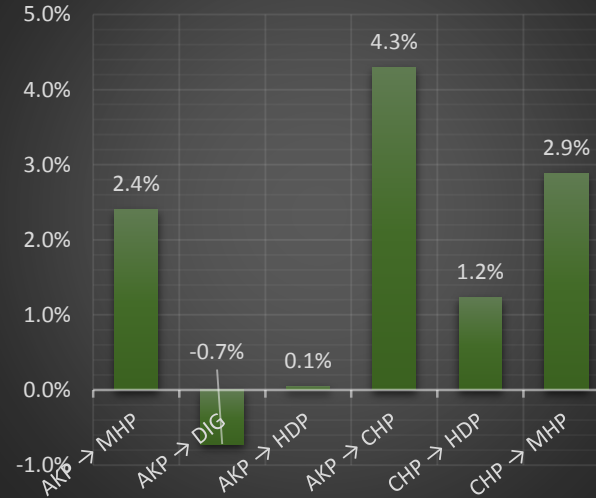

AMASYA-AMASYA MERKEZ-*

AMASYA-GOYNUCEK-*

AMASYA-GUMUSHACIKOY-*

AMASYA-HAMAMOZU-*

AMASYA-MERZIFON-*

AMASYA-SULUOVA-*

	AKP → MHP	AKP → DIG	AKP → HDP	AKP → CHP	CHP → HDP	CHP → MHP
AMASYA-*.*	3.4%	-1.0%	0.0%	3.9%	1.2%	4.4%
AMASYA-AMASYA MERKEZ-*	3.9%	-0.6%	0.0%	3.6%	1.3%	4.3%
AMASYA-GOYNUCEK-*	3.3%	0.3%	0.0%	3.8%	1.3%	3.5%
AMASYA-GUMUSHACIKOY-*	0.3%	-0.8%	0.0%	1.2%	1.4%	1.6%
AMASYA-HAMAMOZU-*	4.6%	0.6%	0.0%	5.2%	0.6%	6.3%
AMASYA-MERZIFON-*	2.4%	-0.7%	0.1%	4.3%	1.2%	2.9%
AMASYA-SULUOVA-*	4.7%	-2.9%	0.0%	3.1%	0.9%	3.2%
AMASYA-TASOVA-*	7.5%	-0.7%	-0.2%	3.9%	1.0%	9.2%