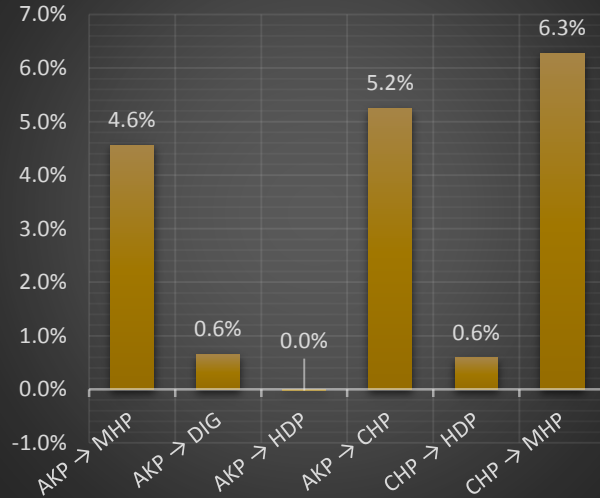

AMASYA-AMASYA MERKEZ-*

AMASYA-GOYNUCEK-*

AMASYA-GUMUSHACIKOY-*

AMASYA-HAMAMOZU-*

AMASYA-MERZIFON-*

AMASYA-SULUOVA-*

	AKP → MHP	AKP → DIG	AKP → HDP	AKP → CHP	CHP → HDP	CHP → MHP
AMASYA-*.*	3.4%	-1.0%	0.0%	3.9%	1.2%	4.4%
AMASYA-AMASYA MERKEZ-*	3.9%	-0.6%	0.0%	3.6%	1.3%	4.3%
AMASYA-GOYNUCEK-*	3.3%	0.3%	0.0%	3.8%	1.3%	3.5%
AMASYA-GUMUSHACIKOY-*	0.3%	-0.8%	0.0%	1.2%	1.4%	1.6%
AMASYA-HAMAMOZU-*	4.6%	0.6%	0.0%	5.2%	0.6%	6.3%
AMASYA-MERZIFON-*	2.4%	-0.7%	0.1%	4.3%	1.2%	2.9%
AMASYA-SULUOVA-*	4.7%	-2.9%	0.0%	3.1%	0.9%	3.2%
AMASYA-TASOVA-*	7.5%	-0.7%	-0.2%	3.9%	1.0%	9.2%