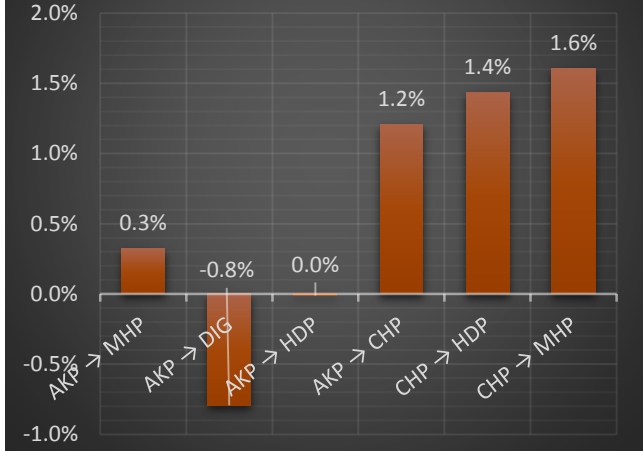

AMASYA-AMASYA MERKEZ-*

AMASYA-GOYNUCEK-*

AMASYA-GUMUSHACIKOY-*

AMASYA-HAMAMOZU-*

AMASYA-MERZIFON-*

AMASYA-SULUOVA-*

	AKP → MHP	AKP → DIG	AKP → HDP	AKP → CHP	CHP → HDP	CHP → MHP
AMASYA-*.*	3.4%	-1.0%	0.0%	3.9%	1.2%	4.4%
AMASYA-AMASYA MERKEZ-*	3.9%	-0.6%	0.0%	3.6%	1.3%	4.3%
AMASYA-GOYNUCEK-*	3.3%	0.3%	0.0%	3.8%	1.3%	3.5%
AMASYA-GUMUSHACIKOY-*	0.3%	-0.8%	0.0%	1.2%	1.4%	1.6%
AMASYA-HAMAMOZU-*	4.6%	0.6%	0.0%	5.2%	0.6%	6.3%
AMASYA-MERZIFON-*	2.4%	-0.7%	0.1%	4.3%	1.2%	2.9%
AMASYA-SULUOVA-*	4.7%	-2.9%	0.0%	3.1%	0.9%	3.2%
AMASYA-TASOVA-*	7.5%	-0.7%	-0.2%	3.9%	1.0%	9.2%