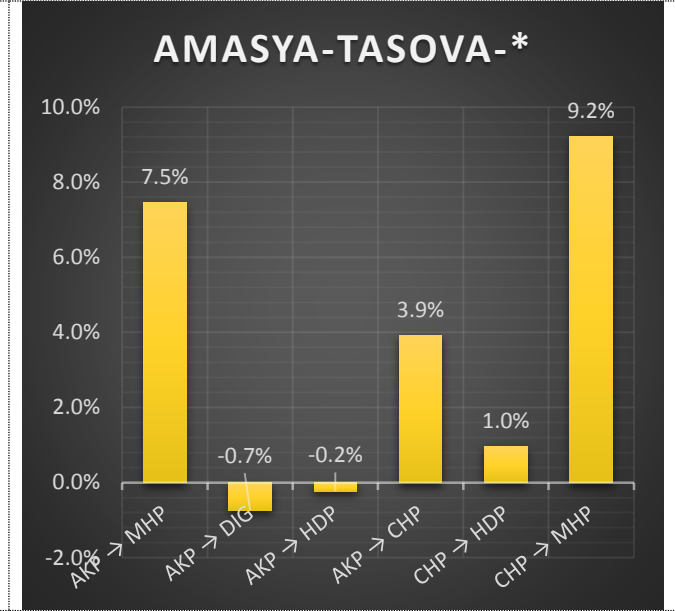

AMASYA-AMASYA MERKEZ-*

AMASYA-GOYNUCEK-*

AMASYA-GUMUSHACIKOY-*

AMASYA-HAMAMOZU-*

AMASYA-MERZIFON-*

AMASYA-SULUOVA-*

	AKP → MHP	AKP → DIG	AKP → HDP	AKP → CHP	CHP → HDP	CHP → MHP
AMASYA-*.*	3.4%	-1.0%	0.0%	3.9%	1.2%	4.4%
AMASYA-AMASYA MERKEZ-*	3.9%	-0.6%	0.0%	3.6%	1.3%	4.3%
AMASYA-GOYNUCEK-*	3.3%	0.3%	0.0%	3.8%	1.3%	3.5%
AMASYA-GUMUSHACIKOY-*	0.3%	-0.8%	0.0%	1.2%	1.4%	1.6%
AMASYA-HAMAMOZU-*	4.6%	0.6%	0.0%	5.2%	0.6%	6.3%
AMASYA-MERZIFON-*	2.4%	-0.7%	0.1%	4.3%	1.2%	2.9%
AMASYA-SULUOVA-*	4.7%	-2.9%	0.0%	3.1%	0.9%	3.2%
AMASYA-TASOVA-*	7.5%	-0.7%	-0.2%	3.9%	1.0%	9.2%