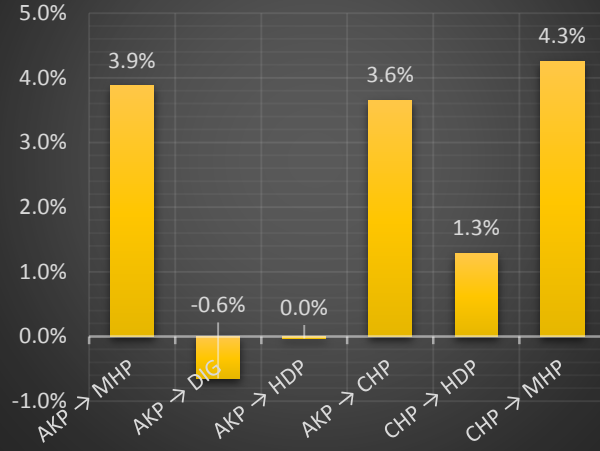

AMASYA-AMASYA MERKEZ-*

AMASYA-GOYNUCEK-*

AMASYA-GUMUSHACIKOY-*

AMASYA-HAMAMOZU-*

AMASYA-MERZIFON-*

AMASYA-SULUOVA-*

	AKP → MHP	AKP → DIG	AKP → HDP	AKP → CHP	CHP → HDP	CHP → MHP
AMASYA-*.*	3.4%	-1.0%	0.0%	3.9%	1.2%	4.4%
AMASYA-AMASYA MERKEZ-*	3.9%	-0.6%	0.0%	3.6%	1.3%	4.3%
AMASYA-GOYNUCEK-*	3.3%	0.3%	0.0%	3.8%	1.3%	3.5%
AMASYA-GUMUSHACIKOY-*	0.3%	-0.8%	0.0%	1.2%	1.4%	1.6%
AMASYA-HAMAMOZU-*	4.6%	0.6%	0.0%	5.2%	0.6%	6.3%
AMASYA-MERZIFON-*	2.4%	-0.7%	0.1%	4.3%	1.2%	2.9%
AMASYA-SULUOVA-*	4.7%	-2.9%	0.0%	3.1%	0.9%	3.2%
AMASYA-TASOVA-*	7.5%	-0.7%	-0.2%	3.9%	1.0%	9.2%