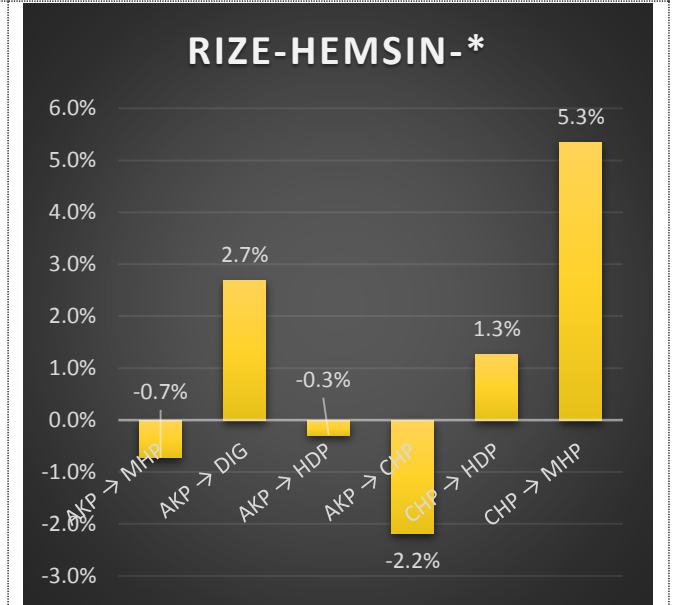

RİZE-ARDESEN-*

RİZE-CAMLIHEMSİN-*

RİZE-CAYELİ-*

RİZE-DEREPAZARI-*

RİZE-FINDIKLI-*

RİZE-GÜNEYSU-*

	AKP → MHP	AKP → DIG	AKP → HDP	AKP → CHP	CHP → HDP	CHP → MHP
RİZE-*.*	0.8%	-0.9%	0.1%	2.0%	0.6%	-0.4%
RİZE-ARDESEN-*	0.9%	-2.0%	0.1%	2.0%	1.0%	-0.2%
RİZE-CAMLIHEMSİN-*	1.0%	-2.2%	0.0%	2.4%	1.5%	2.2%
RİZE-CAYELİ-*	1.3%	-0.4%	0.0%	1.0%	0.5%	0.6%
RİZE-DEREPAZARI-*	0.8%	-0.1%	0.0%	2.1%	0.1%	-0.2%
RİZE-FINDIKLI-*	1.7%	-1.4%	0.4%	7.1%	2.9%	2.0%
RİZE-GUNEYSU-*	0.9%	-0.1%	0.1%	1.3%	0.1%	-0.5%
RİZE-HEMSİN-*	-0.7%	2.7%	-0.3%	-2.2%	1.3%	5.3%
RİZE-İKİZDERE-*	1.4%	1.3%	0.1%	2.2%	0.3%	0.9%
RİZE-İYİDERE-*	0.7%	-1.1%	0.1%	1.7%	0.4%	-1.0%
RİZE-KALKANDERE-*	0.1%	-0.7%	0.0%	0.3%	0.3%	-0.9%
RİZE-PAZAR-*	0.7%	-1.7%	-0.1%	1.8%	1.6%	3.2%
RİZE-RİZE MERKEZ-*	0.7%	-0.6%	0.3%	2.2%	0.1%	-2.2%