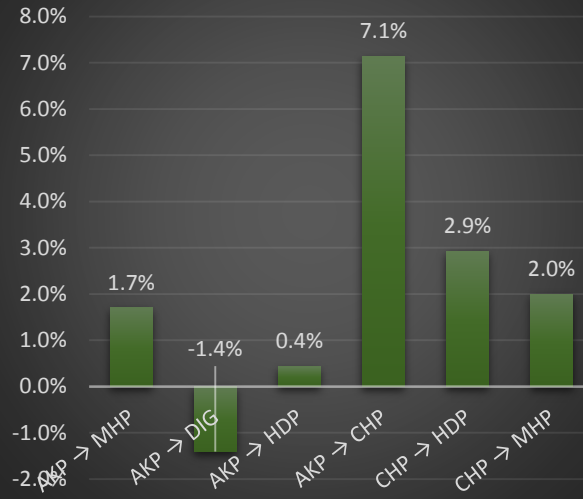

RİZE-ARDESEN-*

RİZE-CAMLIHEMSİN-*

RİZE-CAYELİ-*

RİZE-DEREPAZARI-*

RİZE-FINDIKLI-*

RİZE-GÜNEYSU-*

	AKP → MHP	AKP → DIG	AKP → HDP	AKP → CHP	CHP → HDP	CHP → MHP
RİZE-*.*	0.8%	-0.9%	0.1%	2.0%	0.6%	-0.4%
RİZE-ARDESEN-*	0.9%	-2.0%	0.1%	2.0%	1.0%	-0.2%
RİZE-CAMLIHEMSİN-*	1.0%	-2.2%	0.0%	2.4%	1.5%	2.2%
RİZE-CAYELİ-*	1.3%	-0.4%	0.0%	1.0%	0.5%	0.6%
RİZE-DEREPAZARI-*	0.8%	-0.1%	0.0%	2.1%	0.1%	-0.2%
RİZE-FINDIKLI-*	1.7%	-1.4%	0.4%	7.1%	2.9%	2.0%
RİZE-GUNEYSU-*	0.9%	-0.1%	0.1%	1.3%	0.1%	-0.5%
RİZE-HEMSİN-*	-0.7%	2.7%	-0.3%	-2.2%	1.3%	5.3%
RİZE-İKİZDERE-*	1.4%	1.3%	0.1%	2.2%	0.3%	0.9%
RİZE-İYİDERE-*	0.7%	-1.1%	0.1%	1.7%	0.4%	-1.0%
RİZE-KALKANDERE-*	0.1%	-0.7%	0.0%	0.3%	0.3%	-0.9%
RİZE-PAZAR-*	0.7%	-1.7%	-0.1%	1.8%	1.6%	3.2%
RİZE-RİZE MERKEZ-*	0.7%	-0.6%	0.3%	2.2%	0.1%	-2.2%