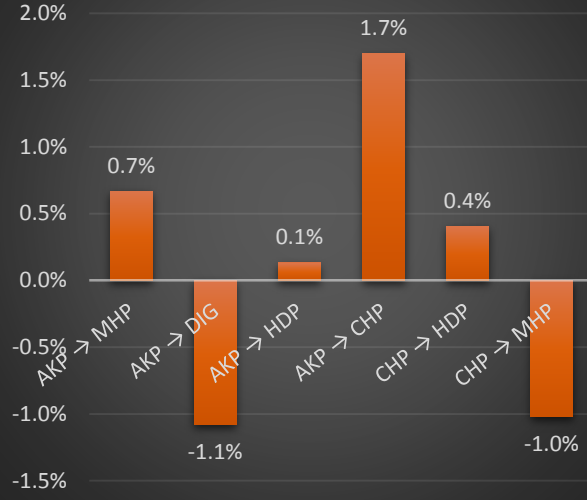

RIZE-İYİDERE-*