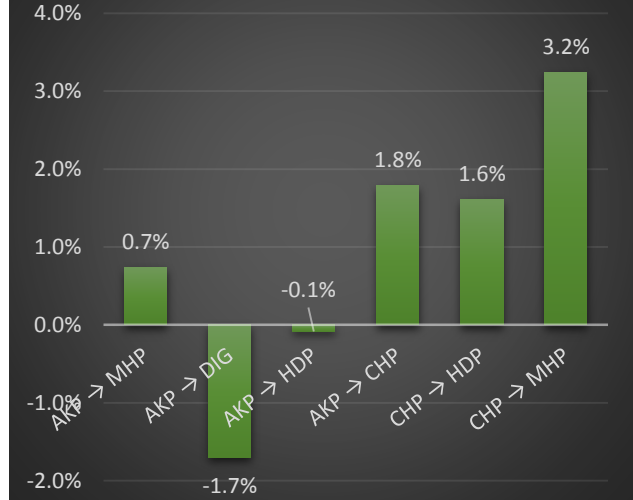

RIZE-PAZAR-*