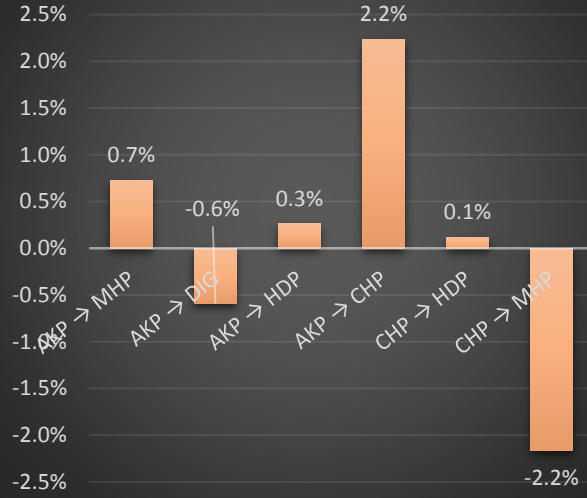

RIZE-İYİDERE-*

RIZE-KALKANDERE-*

RIZE-PAZAR-*

RIZE-RIZE MERKEZ-*

	RİZE İLİ	AKP	CHP	MHP	HDP	DİĞER	AKP	CHP	MHP	HDP	DİĞER	NSAD
Sıra No	RİZE İLİ	131,128	37,092	15,859	2,197	10,088	66.78%	18.89%	8.08%	1.12%	5.14%	
1	RİZE-ARDESEN-FIRTINA-1036	193	55	22	3	17	66.55%	18.97%	7.59%	1.03%	5.86%	0.012648
2	RİZE-ARDESEN-YAVUZ SELİM-1050	184	54	20	4	12	67.15%	19.71%	7.30%	1.46%	4.38%	0.024243
3	RİZE-RİZE MERKEZ-PIRİCELEBİ-1165	183	55	19	4	15	66.30%	19.93%	6.88%	1.45%	5.43%	0.026313
4	RİZE-RİZE MERKEZ-KALE-1123	182	52	18	2	15	67.66%	19.33%	6.69%	0.74%	5.58%	0.027802
5	RİZE-RİZE MERKEZ-CARSI-1042	185	48	21	5	16	67.27%	17.45%	7.64%	1.82%	5.82%	0.029612
6	RİZE-RİZE MERKEZ-GULBAHAR-1086	179	56	24	3	14	64.86%	20.29%	8.70%	1.09%	5.07%	0.031901
7	RİZE-RİZE MERKEZ-CARSI-1041	199	54	19	3	14	68.86%	18.69%	6.57%	1.04%	4.84%	0.032854
8	RİZE-RİZE MERKEZ-MUFTU-1151	194	62	24	2	14	65.54%	20.95%	8.11%	0.68%	4.73%	0.032984
9	RİZE-PAZAR-SEHİTLİK-1092	162	48	17	3	16	65.85%	19.51%	6.91%	1.22%	6.50%	0.033012
10	RİZE-ARDESEN-YAVUZ SELİM-1051	175	51	24	5	10	66.04%	19.25%	9.06%	1.89%	3.77%	0.033233
11	RİZE-RİZE MERKEZ-MUFTU-1136	189	55	29	4	13	65.17%	18.97%	10.00%	1.38%	4.48%	0.035699
12	RİZE-KALKANDERE-SOGUKSU-1015	148	40	23	3	11	65.78%	17.78%	10.22%	1.33%	4.89%	0.037281
13	RİZE-ARDESEN-YAVUZ SELİM-1052	177	48	19	0	17	67.82%	18.39%	7.28%	0.00%	6.51%	0.038129
14	RİZE-RİZE MERKEZ-BAGDATLI-1014	183	47	19	2	14	69.06%	17.74%	7.17%	0.75%	5.28%	0.038289
15	RİZE-RİZE MERKEZ-KALE-1122	177	52	17	6	16	66.04%	19.40%	6.34%	2.24%	5.97%	0.038954
16	RİZE-RİZE MERKEZ-EKREM ORHON-1061	197	57	19	2	13	68.40%	19.79%	6.60%	0.69%	4.51%	0.039913
17	RİZE-RİZE MERKEZ-GULBAHAR-1094	196	53	18	7	14	68.06%	18.40%	6.25%	2.43%	4.86%	0.040896
18	RİZE-ARDESEN-CUMHURİYET-1005	165	53	19	2	8	66.80%	21.46%	7.69%	0.81%	3.24%	0.040934
19	RİZE-RİZE MERKEZ-ATMEYDANI-1010	181	48	24	0	19	66.54%	17.65%	8.82%	0.00%	6.99%	0.040988
20	RİZE-RİZE MERKEZ-ATMEYDANI-1005	199	58	22	2	10	68.38%	19.93%	7.56%	0.69%	3.44%	0.041835
21	RİZE-RİZE MERKEZ-TOPHANE-1197	207	50	24	4	14	69.23%	16.72%	8.03%	1.34%	4.68%	0.042198
22	RİZE-CAMLIHEMSİN-MERKEZ-1007	146	38	22	4	9	66.67%	17.35%	10.05%	1.83%	4.11%	0.042281
23	RİZE-RİZE MERKEZ-YENİKOY-1214	190	57	18	3	20	65.97%	19.79%	6.25%	1.04%	6.94%	0.042792
24	RİZE-RİZE MERKEZ-GULBAHAR-1087	196	57	31	4	17	64.26%	18.69%	10.16%	1.31%	5.57%	0.042907
25	RİZE-PAZAR-HANDAGI-1064	110	29	15	0	7	68.32%	18.01%	9.32%	0.00%	4.35%	0.043994
26	RİZE-HEMSİN-BAHAR-1001	56	16	8	1	6	64.37%	18.39%	9.20%	1.15%	6.90%	0.045943
27	RİZE-RİZE MERKEZ-FENER-1080	185	46	20	8	16	67.27%	16.73%	7.27%	2.91%	5.82%	0.046842
28	RİZE-RİZE MERKEZ-PASAKUYU-1156	180	49	14	2	13	69.77%	18.99%	5.43%	0.78%	5.04%	0.048840
29	RİZE-İYİDERE-FETHİYE-1003	118	31	19	3	8	65.92%	17.32%	10.61%	1.68%	4.47%	0.048889
30	RİZE-DEREPAZARI-TERSANE-1011	151	50	14	1	11	66.52%	22.03%	6.17%	0.44%	4.85%	0.049547
31	RİZE-RİZE MERKEZ-MUFTU-1138	195	58	33	1	14	64.78%	19.27%	10.96%	0.33%	4.65%	0.051598
32	RİZE-CAMLIHEMSİN-KOPRUBASI-1021	111	31	8	5	10	67.27%	18.79%	4.85%	3.03%	6.06%	0.052586
33	RİZE-RİZE MERKEZ-ENGİNDERE-1071	201	54	14	4	15	69.79%	18.75%	4.86%	1.39%	5.21%	0.052984
34	RİZE-RİZE MERKEZ-GULBAHAR-1095	192	47	27	0	17	67.84%	16.61%	9.54%	0.00%	6.01%	0.053709
35	RİZE-ARDESEN-KIRAZLIK-1088	70	18	10	2	7	65.42%	16.82%	9.35%	1.87%	6.54%	0.054087
36	RİZE-RİZE MERKEZ-UCKAYA-1308	159	47	11	3	18	66.81%	19.75%	4.62%	1.26%	7.56%	0.054561
37	RİZE-RİZE MERKEZ-CAMIONU-1024	175	59	15	2	13	66.29%	22.35%	5.68%	0.76%	4.92%	0.054634
38	RİZE-RİZE MERKEZ-HAYRAT-1108	104	32	7	2	9	67.53%	20.78%	4.55%	1.30%	5.84%	0.055768
39	RİZE-RİZE MERKEZ-FENER-1074	167	56	16	1	10	66.80%	22.40%	6.40%	0.40%	4.00%	0.055795
40	RİZE-RİZE MERKEZ-TASLİDERE-1186	201	60	15	4	23	66.34%	19.80%	4.95%	1.32%	7.59%	0.056342