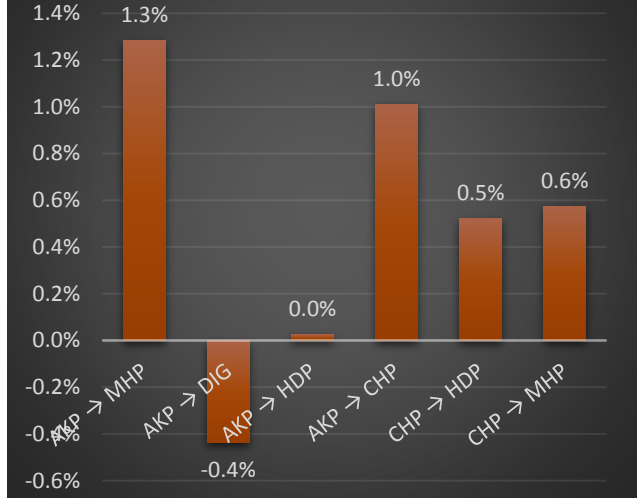

RİZE-ARDESEN-*

RİZE-CAMLIHEMSİN-*

RİZE-CAYELİ-*

RİZE-DEREPAZARI-*

RİZE-FINDIKLI-*

RİZE-GÜNEYSU-*

	AKP → MHP	AKP → DIG	AKP → HDP	AKP → CHP	CHP → HDP	CHP → MHP
RİZE-*.*	0.8%	-0.9%	0.1%	2.0%	0.6%	-0.4%
RİZE-ARDESEN-*	0.9%	-2.0%	0.1%	2.0%	1.0%	-0.2%
RİZE-CAMLIHEMSİN-*	1.0%	-2.2%	0.0%	2.4%	1.5%	2.2%
RİZE-CAYELİ-*	1.3%	-0.4%	0.0%	1.0%	0.5%	0.6%
RİZE-DEREPAZARI-*	0.8%	-0.1%	0.0%	2.1%	0.1%	-0.2%
RİZE-FINDIKLI-*	1.7%	-1.4%	0.4%	7.1%	2.9%	2.0%
RİZE-GUNEYSU-*	0.9%	-0.1%	0.1%	1.3%	0.1%	-0.5%
RİZE-HEMSİN-*	-0.7%	2.7%	-0.3%	-2.2%	1.3%	5.3%
RİZE-İKİZDERE-*	1.4%	1.3%	0.1%	2.2%	0.3%	0.9%
RİZE-İYİDERE-*	0.7%	-1.1%	0.1%	1.7%	0.4%	-1.0%
RİZE-KALKANDERE-*	0.1%	-0.7%	0.0%	0.3%	0.3%	-0.9%
RİZE-PAZAR-*	0.7%	-1.7%	-0.1%	1.8%	1.6%	3.2%
RİZE-RİZE MERKEZ-*	0.7%	-0.6%	0.3%	2.2%	0.1%	-2.2%