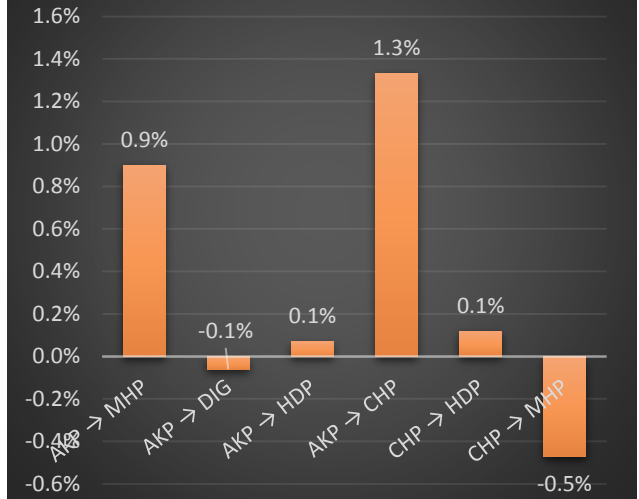

RİZE-ARDESEN-*

RİZE-CAMLIHEMSİN-*

RİZE-CAYELİ-*

RİZE-DEREPAZARI-*

RİZE-FINDIKLI-*

RİZE-GÜNEYSU-*

	AKP → MHP	AKP → DIG	AKP → HDP	AKP → CHP	CHP → HDP	CHP → MHP
RİZE-*.*	0.8%	-0.9%	0.1%	2.0%	0.6%	-0.4%
RİZE-ARDESEN-*	0.9%	-2.0%	0.1%	2.0%	1.0%	-0.2%
RİZE-CAMLIHEMSİN-*	1.0%	-2.2%	0.0%	2.4%	1.5%	2.2%
RİZE-CAYELİ-*	1.3%	-0.4%	0.0%	1.0%	0.5%	0.6%
RİZE-DEREPAZARI-*	0.8%	-0.1%	0.0%	2.1%	0.1%	-0.2%
RİZE-FINDIKLI-*	1.7%	-1.4%	0.4%	7.1%	2.9%	2.0%
RİZE-GUNEYSU-*	0.9%	-0.1%	0.1%	1.3%	0.1%	-0.5%
RİZE-HEMSİN-*	-0.7%	2.7%	-0.3%	-2.2%	1.3%	5.3%
RİZE-İKİZDERE-*	1.4%	1.3%	0.1%	2.2%	0.3%	0.9%
RİZE-İYİDERE-*	0.7%	-1.1%	0.1%	1.7%	0.4%	-1.0%
RİZE-KALKANDERE-*	0.1%	-0.7%	0.0%	0.3%	0.3%	-0.9%
RİZE-PAZAR-*	0.7%	-1.7%	-0.1%	1.8%	1.6%	3.2%
RİZE-RİZE MERKEZ-*	0.7%	-0.6%	0.3%	2.2%	0.1%	-2.2%