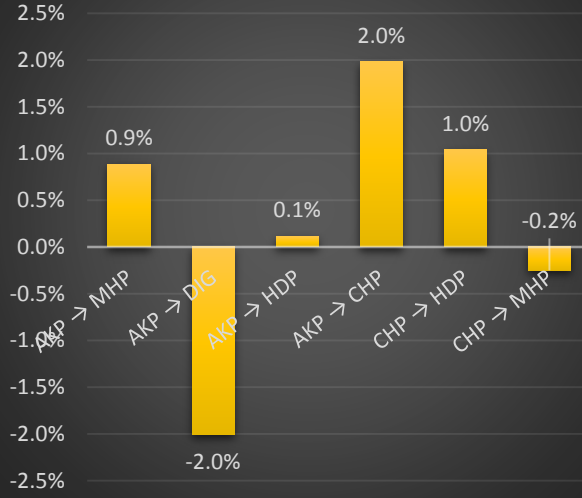

RİZE-ARDESEN-*

RİZE-CAMLIHEMSİN-*

RİZE-CAYELİ-*

RİZE-DEREPAZARI-*

RİZE-FINDIKLI-*

RİZE-GÜNEYSU-*

	AKP → MHP	AKP → DIG	AKP → HDP	AKP → CHP	CHP → HDP	CHP → MHP
RİZE-*.*	0.8%	-0.9%	0.1%	2.0%	0.6%	-0.4%
RİZE-ARDESEN-*	0.9%	-2.0%	0.1%	2.0%	1.0%	-0.2%
RİZE-CAMLIHEMSİN-*	1.0%	-2.2%	0.0%	2.4%	1.5%	2.2%
RİZE-CAYELİ-*	1.3%	-0.4%	0.0%	1.0%	0.5%	0.6%
RİZE-DEREPAZARI-*	0.8%	-0.1%	0.0%	2.1%	0.1%	-0.2%
RİZE-FINDIKLI-*	1.7%	-1.4%	0.4%	7.1%	2.9%	2.0%
RİZE-GUNEYSU-*	0.9%	-0.1%	0.1%	1.3%	0.1%	-0.5%
RİZE-HEMSİN-*	-0.7%	2.7%	-0.3%	-2.2%	1.3%	5.3%
RİZE-İKİZDERE-*	1.4%	1.3%	0.1%	2.2%	0.3%	0.9%
RİZE-İYİDERE-*	0.7%	-1.1%	0.1%	1.7%	0.4%	-1.0%
RİZE-KALKANDERE-*	0.1%	-0.7%	0.0%	0.3%	0.3%	-0.9%
RİZE-PAZAR-*	0.7%	-1.7%	-0.1%	1.8%	1.6%	3.2%
RİZE-RİZE MERKEZ-*	0.7%	-0.6%	0.3%	2.2%	0.1%	-2.2%