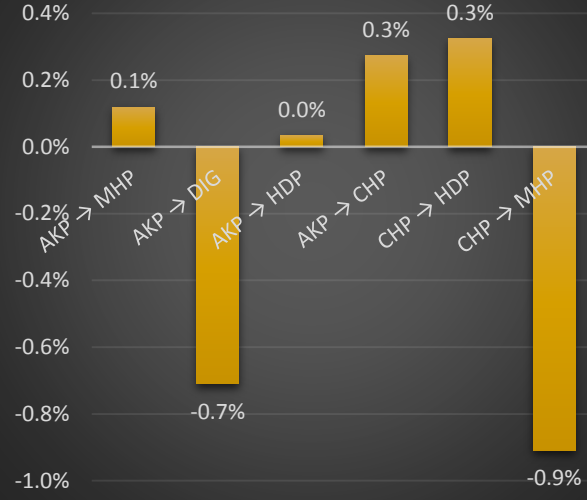

RIZE-KALKANDERE-*