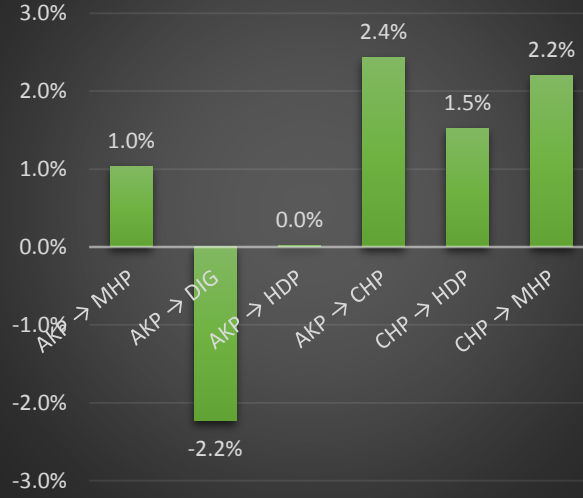

RİZE-ARDESEN-*

RİZE-CAMLIHEMSİN-*

RİZE-CAYELİ-*

RİZE-DEREPAZARI-*

RİZE-FINDIKLI-*

RİZE-GÜNEYSU-*

	AKP → MHP	AKP → DIG	AKP → HDP	AKP → CHP	CHP → HDP	CHP → MHP
RİZE-*.*	0.8%	-0.9%	0.1%	2.0%	0.6%	-0.4%
RİZE-ARDESEN-*	0.9%	-2.0%	0.1%	2.0%	1.0%	-0.2%
RİZE-CAMLIHEMSİN-*	1.0%	-2.2%	0.0%	2.4%	1.5%	2.2%
RİZE-CAYELİ-*	1.3%	-0.4%	0.0%	1.0%	0.5%	0.6%
RİZE-DEREPAZARI-*	0.8%	-0.1%	0.0%	2.1%	0.1%	-0.2%
RİZE-FINDIKLI-*	1.7%	-1.4%	0.4%	7.1%	2.9%	2.0%
RİZE-GUNEYSU-*	0.9%	-0.1%	0.1%	1.3%	0.1%	-0.5%
RİZE-HEMSİN-*	-0.7%	2.7%	-0.3%	-2.2%	1.3%	5.3%
RİZE-İKİZDERE-*	1.4%	1.3%	0.1%	2.2%	0.3%	0.9%
RİZE-İYİDERE-*	0.7%	-1.1%	0.1%	1.7%	0.4%	-1.0%
RİZE-KALKANDERE-*	0.1%	-0.7%	0.0%	0.3%	0.3%	-0.9%
RİZE-PAZAR-*	0.7%	-1.7%	-0.1%	1.8%	1.6%	3.2%
RİZE-RİZE MERKEZ-*	0.7%	-0.6%	0.3%	2.2%	0.1%	-2.2%