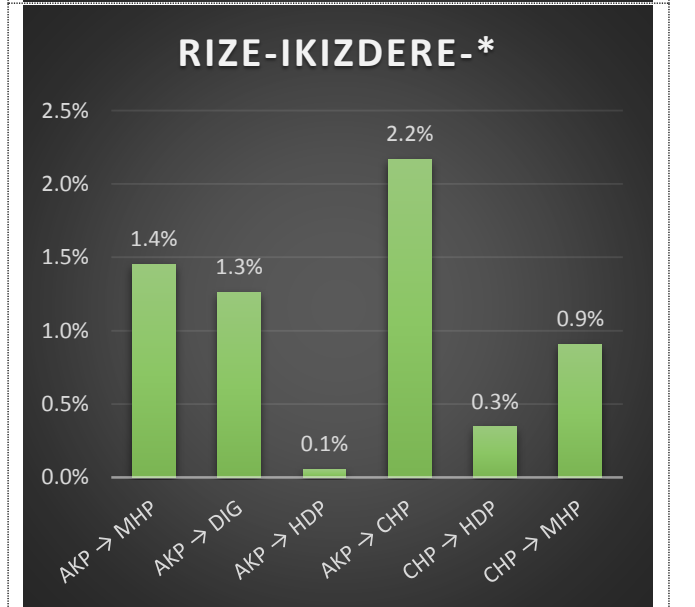

RİZE-ARDESEN-*

RİZE-CAMLIHEMSİN-*

RİZE-CAYELİ-*

RİZE-DEREPAZARI-*

RİZE-FINDIKLI-*

RİZE-GÜNEYSU-*

	AKP → MHP	AKP → DIG	AKP → HDP	AKP → CHP	CHP → HDP	CHP → MHP
RİZE-*.*	0.8%	-0.9%	0.1%	2.0%	0.6%	-0.4%
RİZE-ARDESEN-*	0.9%	-2.0%	0.1%	2.0%	1.0%	-0.2%
RİZE-CAMLIHEMSİN-*	1.0%	-2.2%	0.0%	2.4%	1.5%	2.2%
RİZE-CAYELİ-*	1.3%	-0.4%	0.0%	1.0%	0.5%	0.6%
RİZE-DEREPAZARI-*	0.8%	-0.1%	0.0%	2.1%	0.1%	-0.2%
RİZE-FINDIKLI-*	1.7%	-1.4%	0.4%	7.1%	2.9%	2.0%
RİZE-GUNEYSU-*	0.9%	-0.1%	0.1%	1.3%	0.1%	-0.5%
RİZE-HEMSİN-*	-0.7%	2.7%	-0.3%	-2.2%	1.3%	5.3%
RİZE-İKİZDERE-*	1.4%	1.3%	0.1%	2.2%	0.3%	0.9%
RİZE-İYİDERE-*	0.7%	-1.1%	0.1%	1.7%	0.4%	-1.0%
RİZE-KALKANDERE-*	0.1%	-0.7%	0.0%	0.3%	0.3%	-0.9%
RİZE-PAZAR-*	0.7%	-1.7%	-0.1%	1.8%	1.6%	3.2%
RİZE-RİZE MERKEZ-*	0.7%	-0.6%	0.3%	2.2%	0.1%	-2.2%