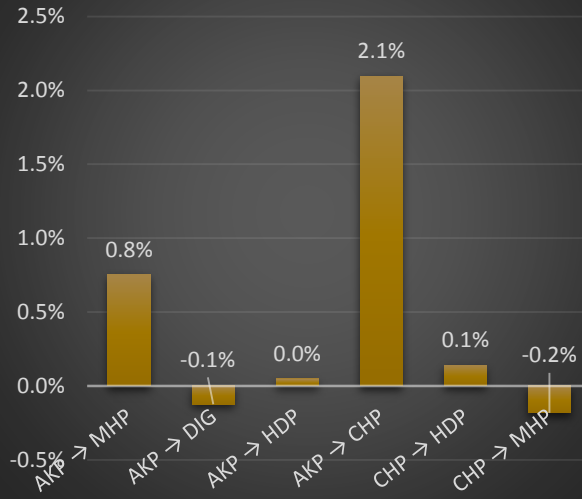

RİZE-ARDESEN-*

RİZE-CAMLIHEMSİN-*

RİZE-CAYELİ-*

RİZE-DEREPAZARI-*

RİZE-FINDIKLI-*

RİZE-GÜNEYSU-*

	AKP → MHP	AKP → DIG	AKP → HDP	AKP → CHP	CHP → HDP	CHP → MHP
RİZE-*.*	0.8%	-0.9%	0.1%	2.0%	0.6%	-0.4%
RİZE-ARDESEN-*	0.9%	-2.0%	0.1%	2.0%	1.0%	-0.2%
RİZE-CAMLIHEMSİN-*	1.0%	-2.2%	0.0%	2.4%	1.5%	2.2%
RİZE-CAYELİ-*	1.3%	-0.4%	0.0%	1.0%	0.5%	0.6%
RİZE-DEREPAZARI-*	0.8%	-0.1%	0.0%	2.1%	0.1%	-0.2%
RİZE-FINDIKLI-*	1.7%	-1.4%	0.4%	7.1%	2.9%	2.0%
RİZE-GUNEYSU-*	0.9%	-0.1%	0.1%	1.3%	0.1%	-0.5%
RİZE-HEMSİN-*	-0.7%	2.7%	-0.3%	-2.2%	1.3%	5.3%
RİZE-İKİZDERE-*	1.4%	1.3%	0.1%	2.2%	0.3%	0.9%
RİZE-İYİDERE-*	0.7%	-1.1%	0.1%	1.7%	0.4%	-1.0%
RİZE-KALKANDERE-*	0.1%	-0.7%	0.0%	0.3%	0.3%	-0.9%
RİZE-PAZAR-*	0.7%	-1.7%	-0.1%	1.8%	1.6%	3.2%
RİZE-RİZE MERKEZ-*	0.7%	-0.6%	0.3%	2.2%	0.1%	-2.2%