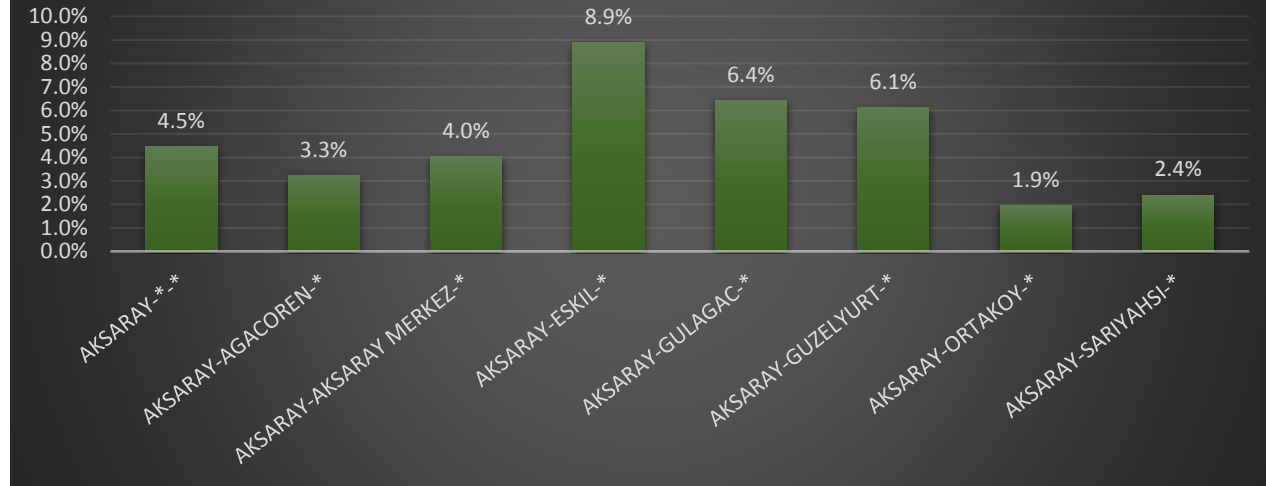

CHP → HDP

AKSARAY-ESKIL-*

CHP → MHP

AKSARAY-GULAGAC-*

	AKP → MHP	AKP → DİĞ	AKP → HDP	AKP → CHP	CHP → HDP	CHP → MHP
MARDIN-*.*	0.3%	2.8%	9.5%	0.3%	2.9%	0.2%
MARDIN-ARTUKLU-*	0.5%	8.1%	2.4%	0.6%	1.8%	0.5%
MARDIN-DARGEÇİT-*	0.4%	1.3%	10.4%	0.2%	1.9%	0.1%
MARDIN-DERİK-*	0.0%	1.5%	9.7%	0.0%	2.6%	0.0%
MARDIN-KIZIL TEPE-*	0.2%	0.2%	13.8%	0.2%	5.2%	0.1%
MARDIN-MAZIDAĞI-*	0.2%	0.0%	13.5%	0.1%	1.4%	0.1%
MARDIN-MİDYAT-*	0.6%	5.1%	10.2%	0.4%	1.1%	0.2%
MARDIN-NUSAYBIN-*	0.3%	0.1%	7.8%	0.1%	0.7%	0.1%
MARDIN-ÖMERLİ-*	0.1%	4.3%	-8.2%	0.1%	9.1%	0.4%
MARDIN-SAVUR-*	0.2%	5.0%	6.1%	0.2%	1.8%	0.1%
MARDIN-YESİLLİ-*	0.3%	7.5%	0.7%	0.2%	1.4%	0.2%