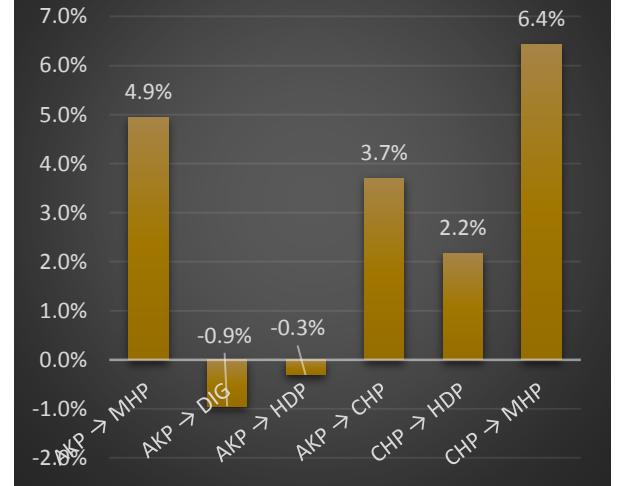

CHP → HDP

AKSARAY-ESKIL-*

CHP → MHP

AKSARAY-GULAGAC-*

	AKP → MHP	AKP → DİĞ	AKP → HDP	AKP → CHP	CHP → HDP	CHP → MHP
MARDIN-*.*	0.3%	2.8%	9.5%	0.3%	2.9%	0.2%
MARDIN-ARTUKLU-*	0.5%	8.1%	2.4%	0.6%	1.8%	0.5%
MARDIN-DARGEÇİT-*	0.4%	1.3%	10.4%	0.2%	1.9%	0.1%
MARDIN-DERİK-*	0.0%	1.5%	9.7%	0.0%	2.6%	0.0%
MARDIN-KIZIL TEPE-*	0.2%	0.2%	13.8%	0.2%	5.2%	0.1%
MARDIN-MAZIDAĞI-*	0.2%	0.0%	13.5%	0.1%	1.4%	0.1%
MARDIN-MİDYAT-*	0.6%	5.1%	10.2%	0.4%	1.1%	0.2%
MARDIN-NUSAYBIN-*	0.3%	0.1%	7.8%	0.1%	0.7%	0.1%
MARDIN-ÖMERLİ-*	0.1%	4.3%	-8.2%	0.1%	9.1%	0.4%
MARDIN-SAVUR-*	0.2%	5.0%	6.1%	0.2%	1.8%	0.1%
MARDIN-YESİLLİ-*	0.3%	7.5%	0.7%	0.2%	1.4%	0.2%