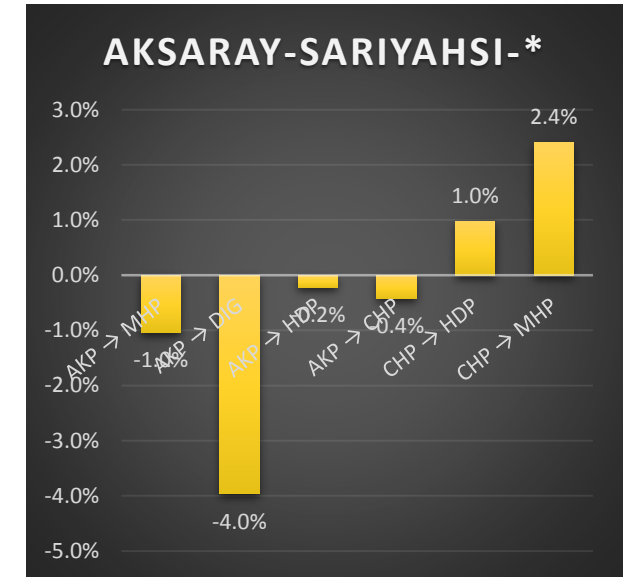

CHP → HDP

AKSARAY-ESKIL-*

CHP → MHP

AKSARAY-GULAGAC-*

	AKP → MHP	AKP → DİĞ	AKP → HDP	AKP → CHP	CHP → HDP	CHP → MHP
MARDIN-*.*	0.3%	2.8%	9.5%	0.3%	2.9%	0.2%
MARDIN-ARTUKLU-*	0.5%	8.1%	2.4%	0.6%	1.8%	0.5%
MARDIN-DARGEÇİT-*	0.4%	1.3%	10.4%	0.2%	1.9%	0.1%
MARDIN-DERİK-*	0.0%	1.5%	9.7%	0.0%	2.6%	0.0%
MARDIN-KIZIL TEPE-*	0.2%	0.2%	13.8%	0.2%	5.2%	0.1%
MARDIN-MAZIDAĞI-*	0.2%	0.0%	13.5%	0.1%	1.4%	0.1%
MARDIN-MİDYAT-*	0.6%	5.1%	10.2%	0.4%	1.1%	0.2%
MARDIN-NUSAYBIN-*	0.3%	0.1%	7.8%	0.1%	0.7%	0.1%
MARDIN-ÖMERLİ-*	0.1%	4.3%	-8.2%	0.1%	9.1%	0.4%
MARDIN-SAVUR-*	0.2%	5.0%	6.1%	0.2%	1.8%	0.1%
MARDIN-YESİLLİ-*	0.3%	7.5%	0.7%	0.2%	1.4%	0.2%