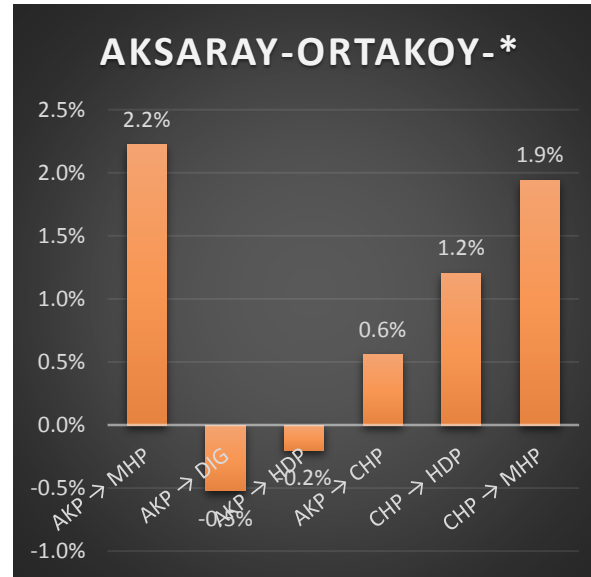

CHP → HDP

AKSARAY-ESKIL-*

CHP → MHP

AKSARAY-GULAGAC-*

	AKP → MHP	AKP → DİĞ	AKP → HDP	AKP → CHP	CHP → HDP	CHP → MHP
MARDIN-*.*	0.3%	2.8%	9.5%	0.3%	2.9%	0.2%
MARDIN-ARTUKLU-*	0.5%	8.1%	2.4%	0.6%	1.8%	0.5%
MARDIN-DARGEÇİT-*	0.4%	1.3%	10.4%	0.2%	1.9%	0.1%
MARDIN-DERİK-*	0.0%	1.5%	9.7%	0.0%	2.6%	0.0%
MARDIN-KIZIL TEPE-*	0.2%	0.2%	13.8%	0.2%	5.2%	0.1%
MARDIN-MAZIDAĞI-*	0.2%	0.0%	13.5%	0.1%	1.4%	0.1%
MARDIN-MİDYAT-*	0.6%	5.1%	10.2%	0.4%	1.1%	0.2%
MARDIN-NUSAYBIN-*	0.3%	0.1%	7.8%	0.1%	0.7%	0.1%
MARDIN-ÖMERLİ-*	0.1%	4.3%	-8.2%	0.1%	9.1%	0.4%
MARDIN-SAVUR-*	0.2%	5.0%	6.1%	0.2%	1.8%	0.1%
MARDIN-YESİLLİ-*	0.3%	7.5%	0.7%	0.2%	1.4%	0.2%