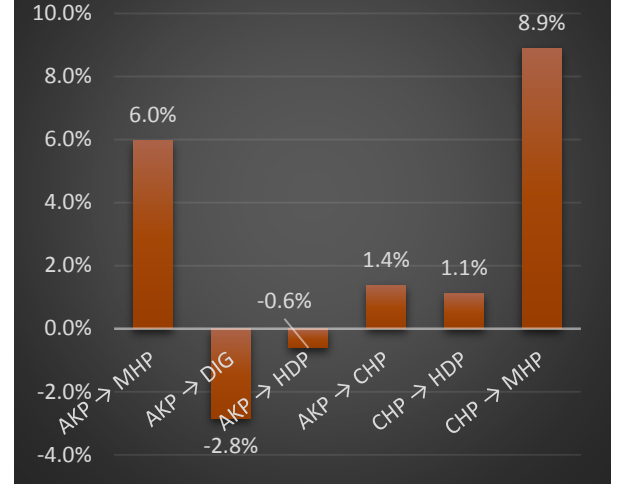

CHP → HDP

AKSARAY-ESKIL-*

CHP → MHP

AKSARAY-GULAGAC-*

	AKP → MHP	AKP → DİĞ	AKP → HDP	AKP → CHP	CHP → HDP	CHP → MHP
MARDIN-*.*	0.3%	2.8%	9.5%	0.3%	2.9%	0.2%
MARDIN-ARTUKLU-*	0.5%	8.1%	2.4%	0.6%	1.8%	0.5%
MARDIN-DARGEÇİT-*	0.4%	1.3%	10.4%	0.2%	1.9%	0.1%
MARDIN-DERİK-*	0.0%	1.5%	9.7%	0.0%	2.6%	0.0%
MARDIN-KIZIL TEPE-*	0.2%	0.2%	13.8%	0.2%	5.2%	0.1%
MARDIN-MAZIDAĞI-*	0.2%	0.0%	13.5%	0.1%	1.4%	0.1%
MARDIN-MİDYAT-*	0.6%	5.1%	10.2%	0.4%	1.1%	0.2%
MARDIN-NUSAYBIN-*	0.3%	0.1%	7.8%	0.1%	0.7%	0.1%
MARDIN-ÖMERLİ-*	0.1%	4.3%	-8.2%	0.1%	9.1%	0.4%
MARDIN-SAVUR-*	0.2%	5.0%	6.1%	0.2%	1.8%	0.1%
MARDIN-YESİLLİ-*	0.3%	7.5%	0.7%	0.2%	1.4%	0.2%