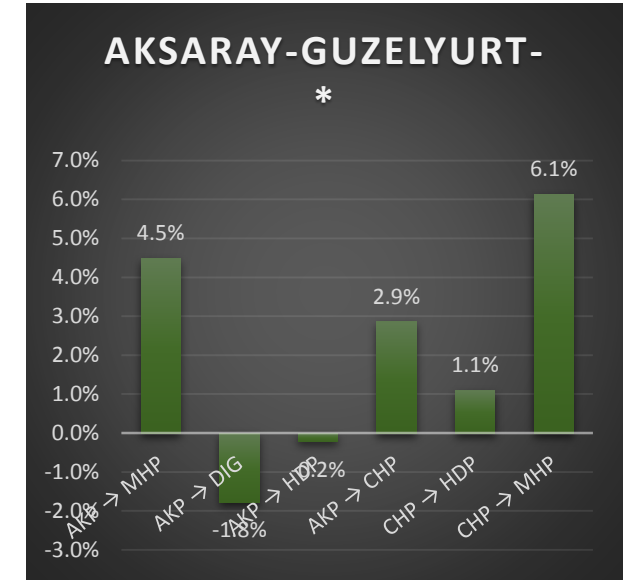

CHP → HDP

AKSARAY-ESKIL-*

CHP → MHP

AKSARAY-GULAGAC-*

	AKP → MHP	AKP → DİĞ	AKP → HDP	AKP → CHP	CHP → HDP	CHP → MHP
MARDIN-*.*	0.3%	2.8%	9.5%	0.3%	2.9%	0.2%
MARDIN-ARTUKLU-*	0.5%	8.1%	2.4%	0.6%	1.8%	0.5%
MARDIN-DARGEÇİT-*	0.4%	1.3%	10.4%	0.2%	1.9%	0.1%
MARDIN-DERİK-*	0.0%	1.5%	9.7%	0.0%	2.6%	0.0%
MARDIN-KIZIL TEPE-*	0.2%	0.2%	13.8%	0.2%	5.2%	0.1%
MARDIN-MAZIDAĞI-*	0.2%	0.0%	13.5%	0.1%	1.4%	0.1%
MARDIN-MİDYAT-*	0.6%	5.1%	10.2%	0.4%	1.1%	0.2%
MARDIN-NUSAYBIN-*	0.3%	0.1%	7.8%	0.1%	0.7%	0.1%
MARDIN-ÖMERLİ-*	0.1%	4.3%	-8.2%	0.1%	9.1%	0.4%
MARDIN-SAVUR-*	0.2%	5.0%	6.1%	0.2%	1.8%	0.1%
MARDIN-YESİLLİ-*	0.3%	7.5%	0.7%	0.2%	1.4%	0.2%