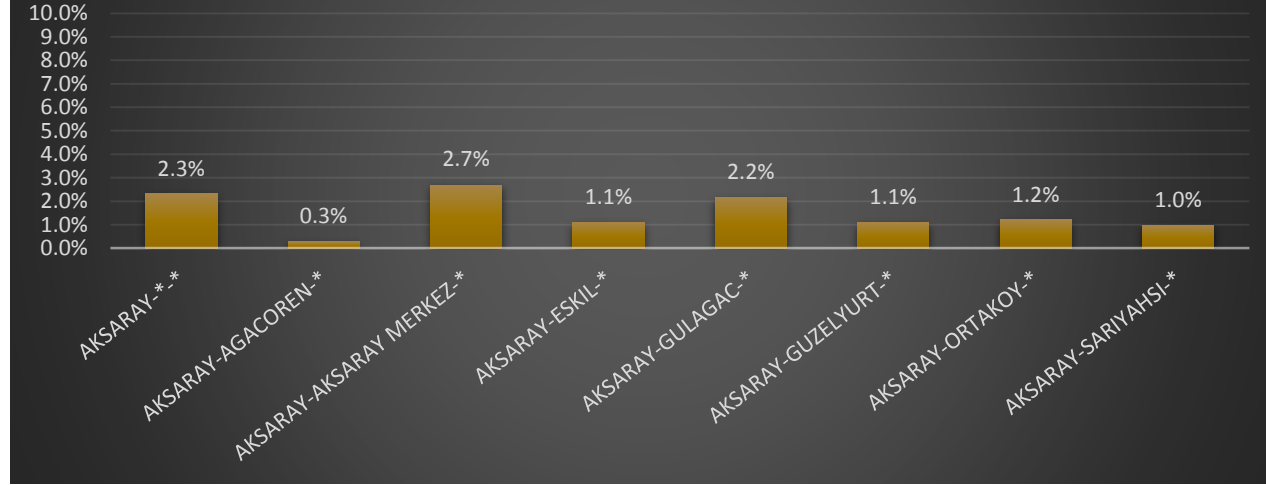

CHP → HDP

AKSARAY-ESKIL-*

CHP → MHP

AKSARAY-GULAGAC-*

	AKP → MHP	AKP → DİĞ	AKP → HDP	AKP → CHP	CHP → HDP	CHP → MHP
MARDIN-*.*	0.3%	2.8%	9.5%	0.3%	2.9%	0.2%
MARDIN-ARTUKLU-*	0.5%	8.1%	2.4%	0.6%	1.8%	0.5%
MARDIN-DARGEÇİT-*	0.4%	1.3%	10.4%	0.2%	1.9%	0.1%
MARDIN-DERİK-*	0.0%	1.5%	9.7%	0.0%	2.6%	0.0%
MARDIN-KIZIL TEPE-*	0.2%	0.2%	13.8%	0.2%	5.2%	0.1%
MARDIN-MAZIDAĞI-*	0.2%	0.0%	13.5%	0.1%	1.4%	0.1%
MARDIN-MİDYAT-*	0.6%	5.1%	10.2%	0.4%	1.1%	0.2%
MARDIN-NUSAYBIN-*	0.3%	0.1%	7.8%	0.1%	0.7%	0.1%
MARDIN-ÖMERLİ-*	0.1%	4.3%	-8.2%	0.1%	9.1%	0.4%
MARDIN-SAVUR-*	0.2%	5.0%	6.1%	0.2%	1.8%	0.1%
MARDIN-YESİLLİ-*	0.3%	7.5%	0.7%	0.2%	1.4%	0.2%