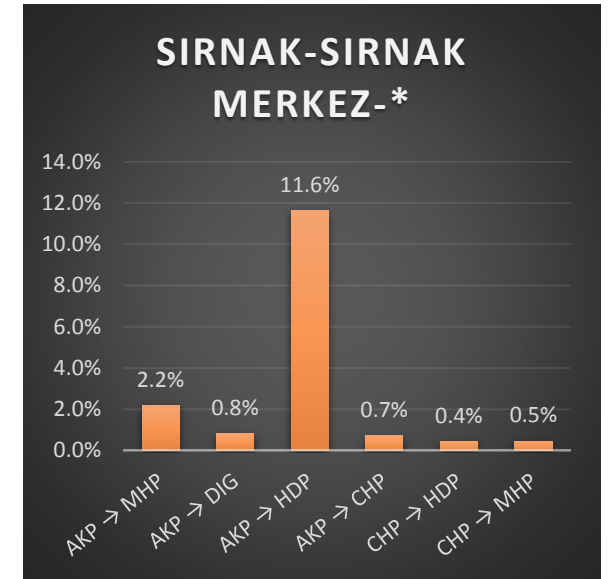

	AKP → MHP	AKP → DIG	AKP → HDP	AKP → CHP	CHP → HDP	CHP → MHP
SIRNAK-**-*	1.0%	-0.4%	10.8%	0.4%	2.1%	0.3%
SIRNAK-BEYTUSSEBAP-*	1.9%	-1.5%	15.3%	0.8%	1.8%	0.5%
SIRNAK-CIZRE-*	0.5%	0.8%	10.9%	0.2%	0.7%	0.1%
SIRNAK-GUCLUKONAK-*	2.4%	-4.0%	13.8%	1.1%	0.3%	0.8%
SIRNAK-IDIL-*	0.3%	0.6%	10.8%	0.2%	0.6%	0.1%
SIRNAK-SILOPI-*	0.4%	-1.5%	7.7%	0.2%	6.7%	0.1%
SIRNAK-SIRNAK MERKEZ-*	2.2%	0.8%	11.6%	0.7%	0.4%	0.5%
SIRNAK-ULUDERE-*	2.2%	-4.0%	13.2%	0.9%	0.8%	0.6%