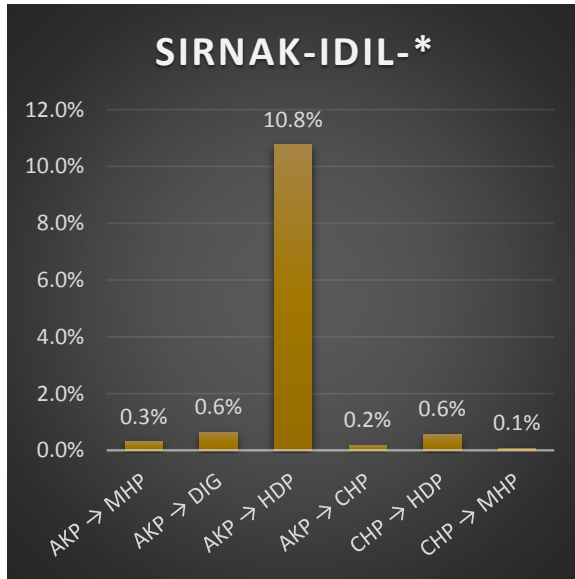

	AKP → MHP	AKP → DIG	AKP → HDP	AKP → CHP	CHP → HDP	CHP → MHP
SIRNAK-**-*	1.0%	-0.4%	10.8%	0.4%	2.1%	0.3%
SIRNAK-BEYTUSSEBAP-*	1.9%	-1.5%	15.3%	0.8%	1.8%	0.5%
SIRNAK-CIZRE-*	0.5%	0.8%	10.9%	0.2%	0.7%	0.1%
SIRNAK-GUCLUKONAK-*	2.4%	-4.0%	13.8%	1.1%	0.3%	0.8%
SIRNAK-IDIL-*	0.3%	0.6%	10.8%	0.2%	0.6%	0.1%
SIRNAK-SILOPI-*	0.4%	-1.5%	7.7%	0.2%	6.7%	0.1%
SIRNAK-SIRNAK MERKEZ-*	2.2%	0.8%	11.6%	0.7%	0.4%	0.5%
SIRNAK-ULUDERE-*	2.2%	-4.0%	13.2%	0.9%	0.8%	0.6%