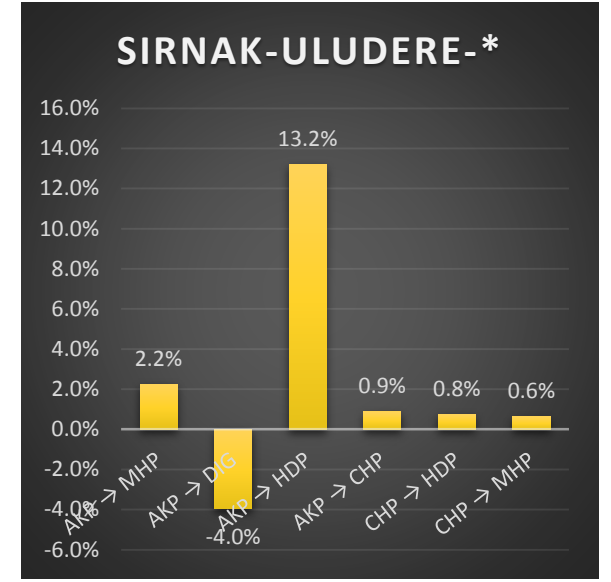

	AKP → MHP	AKP → DIG	AKP → HDP	AKP → CHP	CHP → HDP	CHP → MHP
SIRNAK-**-*	1.0%	-0.4%	10.8%	0.4%	2.1%	0.3%
SIRNAK-BEYTUSSEBAP-*	1.9%	-1.5%	15.3%	0.8%	1.8%	0.5%
SIRNAK-CIZRE-*	0.5%	0.8%	10.9%	0.2%	0.7%	0.1%
SIRNAK-GUCLUKONAK-*	2.4%	-4.0%	13.8%	1.1%	0.3%	0.8%
SIRNAK-IDIL-*	0.3%	0.6%	10.8%	0.2%	0.6%	0.1%
SIRNAK-SILOPI-*	0.4%	-1.5%	7.7%	0.2%	6.7%	0.1%
SIRNAK-SIRNAK MERKEZ-*	2.2%	0.8%	11.6%	0.7%	0.4%	0.5%
SIRNAK-ULUDERE-*	2.2%	-4.0%	13.2%	0.9%	0.8%	0.6%