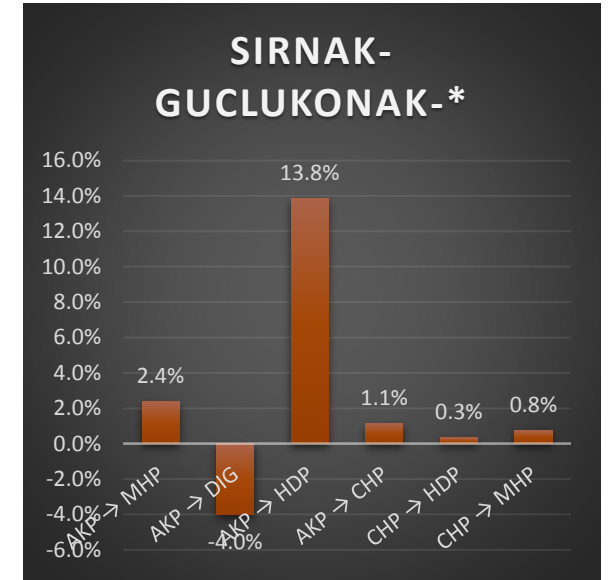

	AKP → MHP	AKP → DIG	AKP → HDP	AKP → CHP	CHP → HDP	CHP → MHP
SIRNAK-**-*	1.0%	-0.4%	10.8%	0.4%	2.1%	0.3%
SIRNAK-BEYTUSSEBAP-*	1.9%	-1.5%	15.3%	0.8%	1.8%	0.5%
SIRNAK-CIZRE-*	0.5%	0.8%	10.9%	0.2%	0.7%	0.1%
SIRNAK-GUCLUKONAK-*	2.4%	-4.0%	13.8%	1.1%	0.3%	0.8%
SIRNAK-IDIL-*	0.3%	0.6%	10.8%	0.2%	0.6%	0.1%
SIRNAK-SILOPI-*	0.4%	-1.5%	7.7%	0.2%	6.7%	0.1%
SIRNAK-SIRNAK MERKEZ-*	2.2%	0.8%	11.6%	0.7%	0.4%	0.5%
SIRNAK-ULUDERE-*	2.2%	-4.0%	13.2%	0.9%	0.8%	0.6%