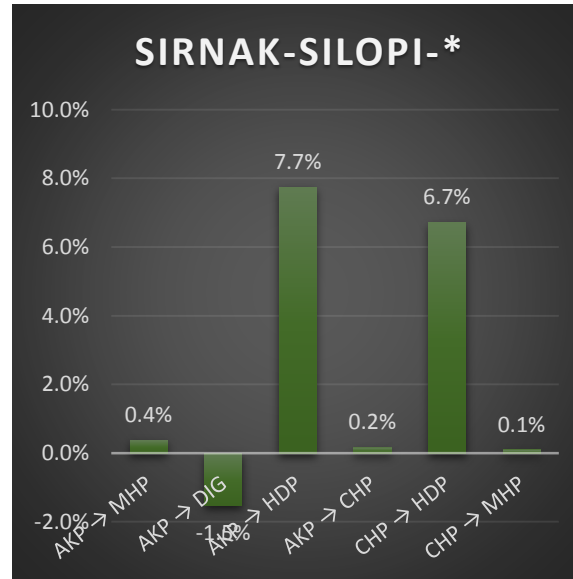

	AKP → MHP	AKP → DIG	AKP → HDP	AKP → CHP	CHP → HDP	CHP → MHP
SIRNAK-**-*	1.0%	-0.4%	10.8%	0.4%	2.1%	0.3%
SIRNAK-BEYTUSSEBAP-*	1.9%	-1.5%	15.3%	0.8%	1.8%	0.5%
SIRNAK-CIZRE-*	0.5%	0.8%	10.9%	0.2%	0.7%	0.1%
SIRNAK-GUCLUKONAK-*	2.4%	-4.0%	13.8%	1.1%	0.3%	0.8%
SIRNAK-IDIL-*	0.3%	0.6%	10.8%	0.2%	0.6%	0.1%
SIRNAK-SILOPI-*	0.4%	-1.5%	7.7%	0.2%	6.7%	0.1%
SIRNAK-SIRNAK MERKEZ-*	2.2%	0.8%	11.6%	0.7%	0.4%	0.5%
SIRNAK-ULUDERE-*	2.2%	-4.0%	13.2%	0.9%	0.8%	0.6%