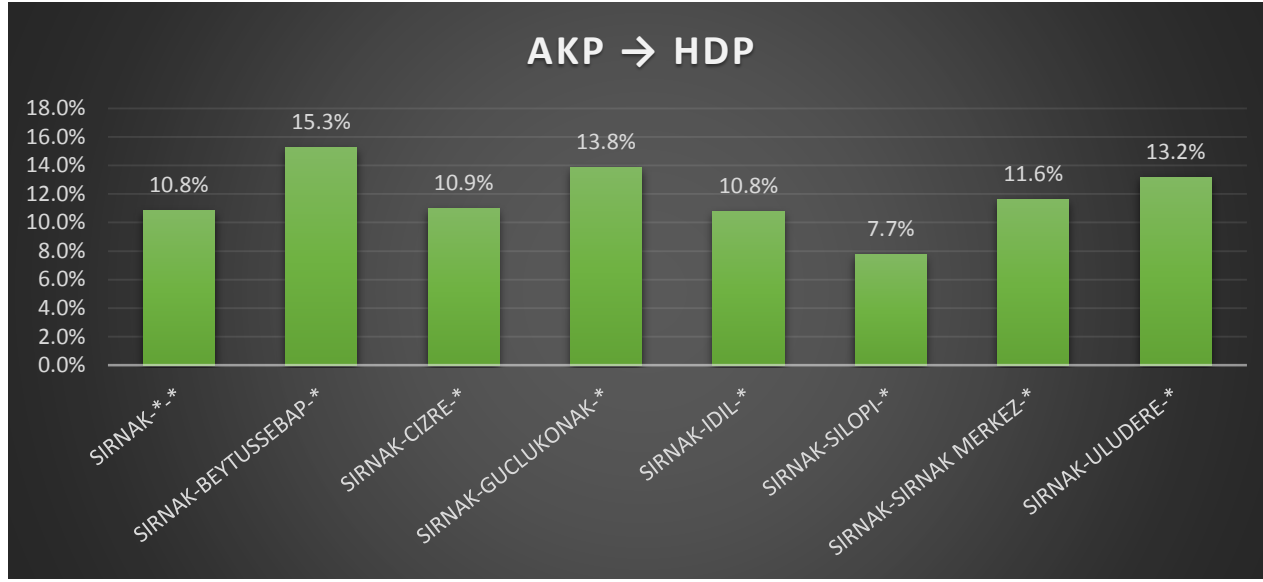

	AKP → MHP	AKP → DIG	AKP → HDP	AKP → CHP	CHP → HDP	CHP → MHP
SIRNAK-**-*	1.0%	-0.4%	10.8%	0.4%	2.1%	0.3%
SIRNAK-BEYTUSSEBAP-*	1.9%	-1.5%	15.3%	0.8%	1.8%	0.5%
SIRNAK-CIZRE-*	0.5%	0.8%	10.9%	0.2%	0.7%	0.1%
SIRNAK-GUCLUKONAK-*	2.4%	-4.0%	13.8%	1.1%	0.3%	0.8%
SIRNAK-IDIL-*	0.3%	0.6%	10.8%	0.2%	0.6%	0.1%
SIRNAK-SILOPI-*	0.4%	-1.5%	7.7%	0.2%	6.7%	0.1%
SIRNAK-SIRNAK MERKEZ-*	2.2%	0.8%	11.6%	0.7%	0.4%	0.5%
SIRNAK-ULUDERE-*	2.2%	-4.0%	13.2%	0.9%	0.8%	0.6%