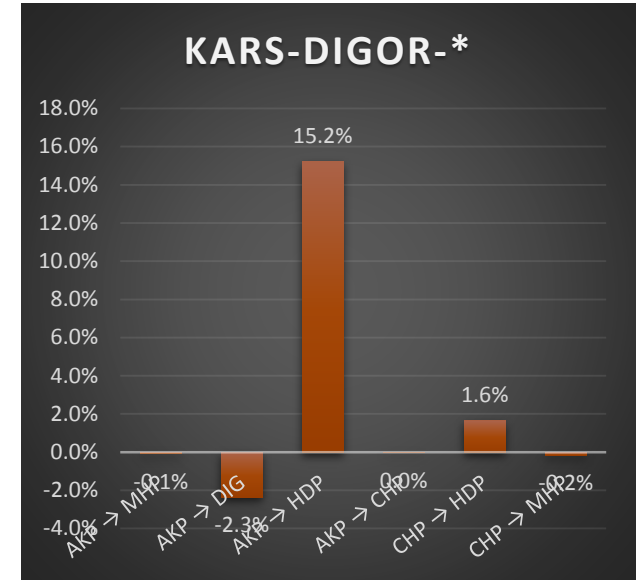

	AKP → MHP	AKP → DIG	AKP → HDP	AKP → CHP	CHP → HDP	CHP → MHP
KARS-*	0.6%	-1.0%	15.7%	0.5%	9.0%	-3.8%
KARS-AKYAKA-*	2.5%	0.2%	0.0%	2.9%	7.2%	2.7%
KARS-ARPACAY-*	-1.1%	-1.0%	3.6%	-1.1%	10.1%	-6.0%
KARS-DIGOR-*	-0.1%	-2.3%	15.2%	0.0%	1.6%	-0.2%
KARS-KAGIZMAN-*	1.9%	-1.5%	35.1%	0.5%	2.7%	-0.9%
KARS-KARS MERKEZ-*	-0.6%	-0.8%	10.8%	-0.6%	10.7%	-5.6%
KARS-SARIKAMIS-*	2.7%	-1.1%	20.8%	1.2%	7.4%	-2.1%
KARS-SELİM-*	0.7%	0.4%	17.2%	0.8%	8.9%	-3.2%
KARS-SUSUZ-*	-0.7%	0.1%	13.1%	-1.6%	9.5%	-6.2%