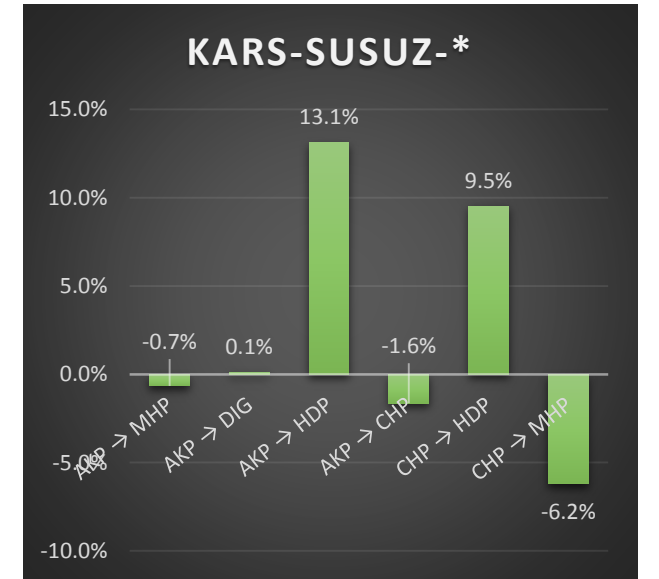

	AKP → MHP	AKP → DIG	AKP → HDP	AKP → CHP	CHP → HDP	CHP → MHP
KARS-*	0.6%	-1.0%	15.7%	0.5%	9.0%	-3.8%
KARS-AKYAKA-*	2.5%	0.2%	0.0%	2.9%	7.2%	2.7%
KARS-ARPACAY-*	-1.1%	-1.0%	3.6%	-1.1%	10.1%	-6.0%
KARS-DIGOR-*	-0.1%	-2.3%	15.2%	0.0%	1.6%	-0.2%
KARS-KAGIZMAN-*	1.9%	-1.5%	35.1%	0.5%	2.7%	-0.9%
KARS-KARS MERKEZ-*	-0.6%	-0.8%	10.8%	-0.6%	10.7%	-5.6%
KARS-SARIKAMIS-*	2.7%	-1.1%	20.8%	1.2%	7.4%	-2.1%
KARS-SELİM-*	0.7%	0.4%	17.2%	0.8%	8.9%	-3.2%
KARS-SUSUZ-*	-0.7%	0.1%	13.1%	-1.6%	9.5%	-6.2%