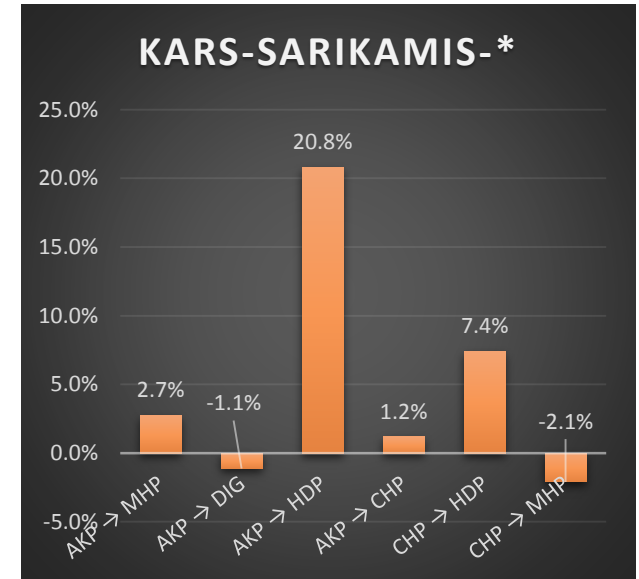

	AKP → MHP	AKP → DIG	AKP → HDP	AKP → CHP	CHP → HDP	CHP → MHP
KARS-*	0.6%	-1.0%	15.7%	0.5%	9.0%	-3.8%
KARS-AKYAKA-*	2.5%	0.2%	0.0%	2.9%	7.2%	2.7%
KARS-ARPACAY-*	-1.1%	-1.0%	3.6%	-1.1%	10.1%	-6.0%
KARS-DIGOR-*	-0.1%	-2.3%	15.2%	0.0%	1.6%	-0.2%
KARS-KAGIZMAN-*	1.9%	-1.5%	35.1%	0.5%	2.7%	-0.9%
KARS-KARS MERKEZ-*	-0.6%	-0.8%	10.8%	-0.6%	10.7%	-5.6%
KARS-SARIKAMIS-*	2.7%	-1.1%	20.8%	1.2%	7.4%	-2.1%
KARS-SELİM-*	0.7%	0.4%	17.2%	0.8%	8.9%	-3.2%
KARS-SUSUZ-*	-0.7%	0.1%	13.1%	-1.6%	9.5%	-6.2%