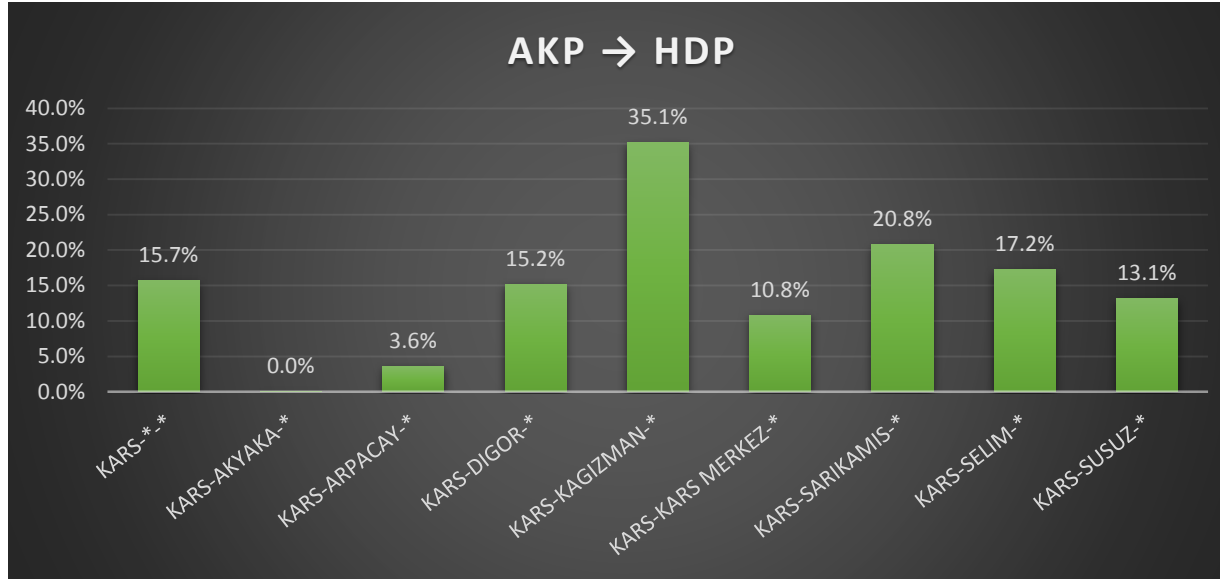

	AKP → MHP	AKP → DIG	AKP → HDP	AKP → CHP	CHP → HDP	CHP → MHP
KARS-*	0.6%	-1.0%	15.7%	0.5%	9.0%	-3.8%
KARS-AKYAKA-*	2.5%	0.2%	0.0%	2.9%	7.2%	2.7%
KARS-ARPACAY-*	-1.1%	-1.0%	3.6%	-1.1%	10.1%	-6.0%
KARS-DIGOR-*	-0.1%	-2.3%	15.2%	0.0%	1.6%	-0.2%
KARS-KAGIZMAN-*	1.9%	-1.5%	35.1%	0.5%	2.7%	-0.9%
KARS-KARS MERKEZ-*	-0.6%	-0.8%	10.8%	-0.6%	10.7%	-5.6%
KARS-SARIKAMIS-*	2.7%	-1.1%	20.8%	1.2%	7.4%	-2.1%
KARS-SELİM-*	0.7%	0.4%	17.2%	0.8%	8.9%	-3.2%
KARS-SUSUZ-*	-0.7%	0.1%	13.1%	-1.6%	9.5%	-6.2%