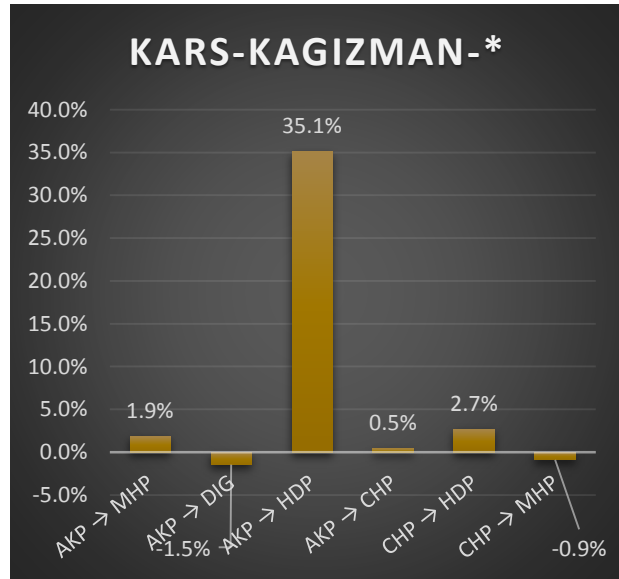

	AKP → MHP	AKP → DIG	AKP → HDP	AKP → CHP	CHP → HDP	CHP → MHP
KARS-*	0.6%	-1.0%	15.7%	0.5%	9.0%	-3.8%
KARS-AKYAKA-*	2.5%	0.2%	0.0%	2.9%	7.2%	2.7%
KARS-ARPACAY-*	-1.1%	-1.0%	3.6%	-1.1%	10.1%	-6.0%
KARS-DIGOR-*	-0.1%	-2.3%	15.2%	0.0%	1.6%	-0.2%
KARS-KAGIZMAN-*	1.9%	-1.5%	35.1%	0.5%	2.7%	-0.9%
KARS-KARS MERKEZ-*	-0.6%	-0.8%	10.8%	-0.6%	10.7%	-5.6%
KARS-SARIKAMIS-*	2.7%	-1.1%	20.8%	1.2%	7.4%	-2.1%
KARS-SELİM-*	0.7%	0.4%	17.2%	0.8%	8.9%	-3.2%
KARS-SUSUZ-*	-0.7%	0.1%	13.1%	-1.6%	9.5%	-6.2%