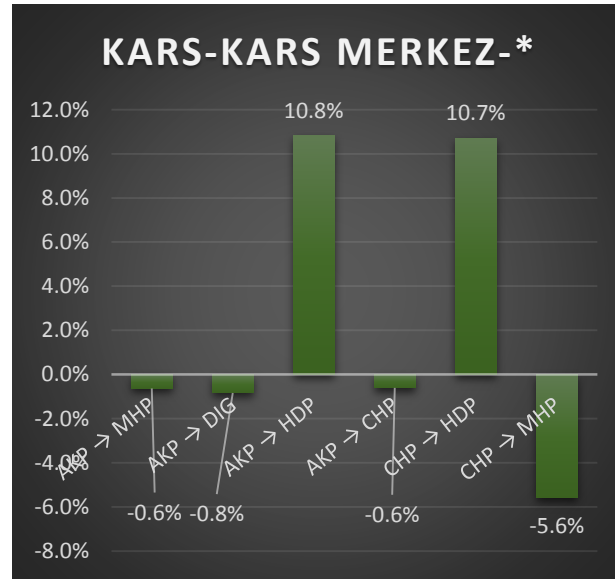

	AKP → MHP	AKP → DIG	AKP → HDP	AKP → CHP	CHP → HDP	CHP → MHP
KARS-*	0.6%	-1.0%	15.7%	0.5%	9.0%	-3.8%
KARS-AKYAKA-*	2.5%	0.2%	0.0%	2.9%	7.2%	2.7%
KARS-ARPACAY-*	-1.1%	-1.0%	3.6%	-1.1%	10.1%	-6.0%
KARS-DIGOR-*	-0.1%	-2.3%	15.2%	0.0%	1.6%	-0.2%
KARS-KAGIZMAN-*	1.9%	-1.5%	35.1%	0.5%	2.7%	-0.9%
KARS-KARS MERKEZ-*	-0.6%	-0.8%	10.8%	-0.6%	10.7%	-5.6%
KARS-SARIKAMIS-*	2.7%	-1.1%	20.8%	1.2%	7.4%	-2.1%
KARS-SELİM-*	0.7%	0.4%	17.2%	0.8%	8.9%	-3.2%
KARS-SUSUZ-*	-0.7%	0.1%	13.1%	-1.6%	9.5%	-6.2%