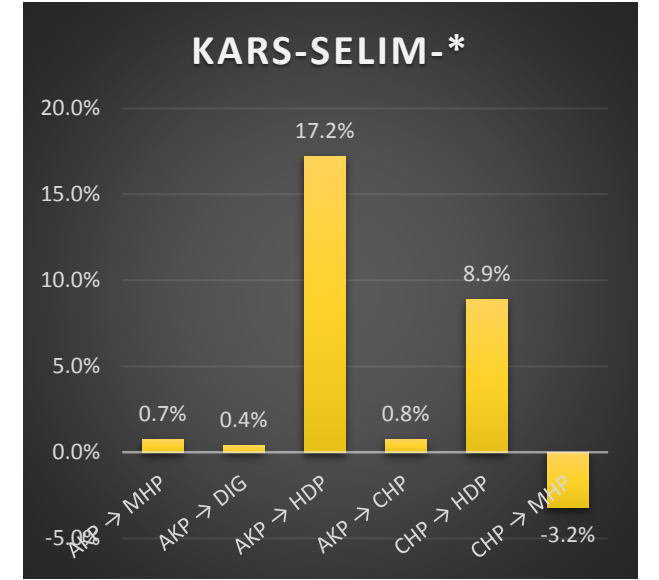

	AKP → MHP	AKP → DIG	AKP → HDP	AKP → CHP	CHP → HDP	CHP → MHP
KARS-*	0.6%	-1.0%	15.7%	0.5%	9.0%	-3.8%
KARS-AKYAKA-*	2.5%	0.2%	0.0%	2.9%	7.2%	2.7%
KARS-ARPACAY-*	-1.1%	-1.0%	3.6%	-1.1%	10.1%	-6.0%
KARS-DIGOR-*	-0.1%	-2.3%	15.2%	0.0%	1.6%	-0.2%
KARS-KAGIZMAN-*	1.9%	-1.5%	35.1%	0.5%	2.7%	-0.9%
KARS-KARS MERKEZ-*	-0.6%	-0.8%	10.8%	-0.6%	10.7%	-5.6%
KARS-SARIKAMIS-*	2.7%	-1.1%	20.8%	1.2%	7.4%	-2.1%
KARS-SELİM-*	0.7%	0.4%	17.2%	0.8%	8.9%	-3.2%
KARS-SUSUZ-*	-0.7%	0.1%	13.1%	-1.6%	9.5%	-6.2%