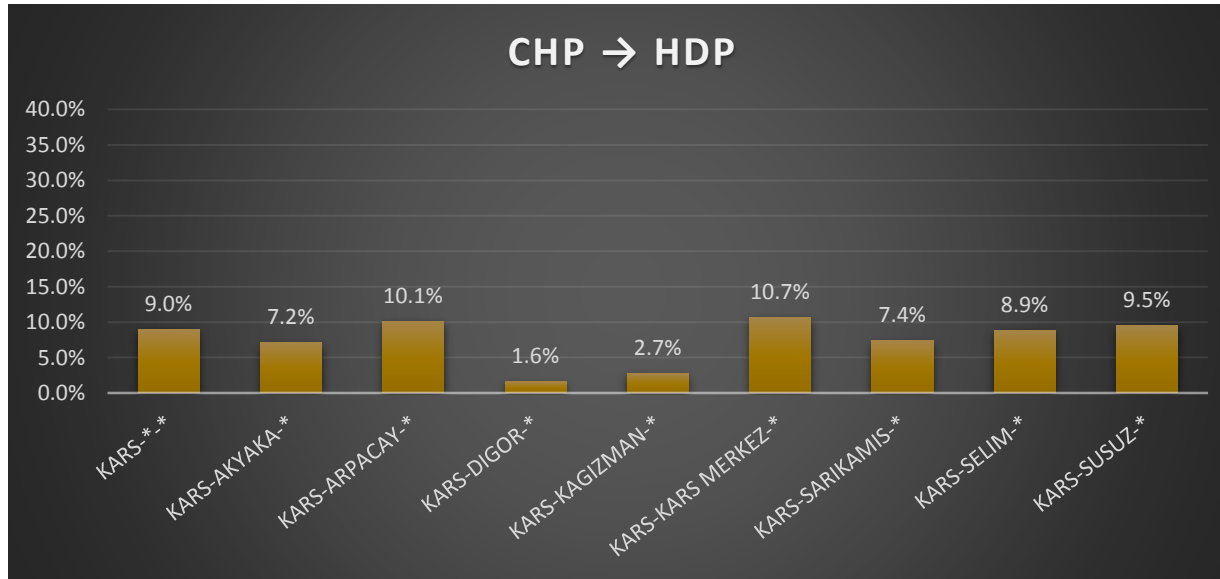

	AKP → MHP	AKP → DIG	AKP → HDP	AKP → CHP	CHP → HDP	CHP → MHP
KARS-*	0.6%	-1.0%	15.7%	0.5%	9.0%	-3.8%
KARS-AKYAKA-*	2.5%	0.2%	0.0%	2.9%	7.2%	2.7%
KARS-ARPACAY-*	-1.1%	-1.0%	3.6%	-1.1%	10.1%	-6.0%
KARS-DIGOR-*	-0.1%	-2.3%	15.2%	0.0%	1.6%	-0.2%
KARS-KAGIZMAN-*	1.9%	-1.5%	35.1%	0.5%	2.7%	-0.9%
KARS-KARS MERKEZ-*	-0.6%	-0.8%	10.8%	-0.6%	10.7%	-5.6%
KARS-SARIKAMIS-*	2.7%	-1.1%	20.8%	1.2%	7.4%	-2.1%
KARS-SELİM-*	0.7%	0.4%	17.2%	0.8%	8.9%	-3.2%
KARS-SUSUZ-*	-0.7%	0.1%	13.1%	-1.6%	9.5%	-6.2%