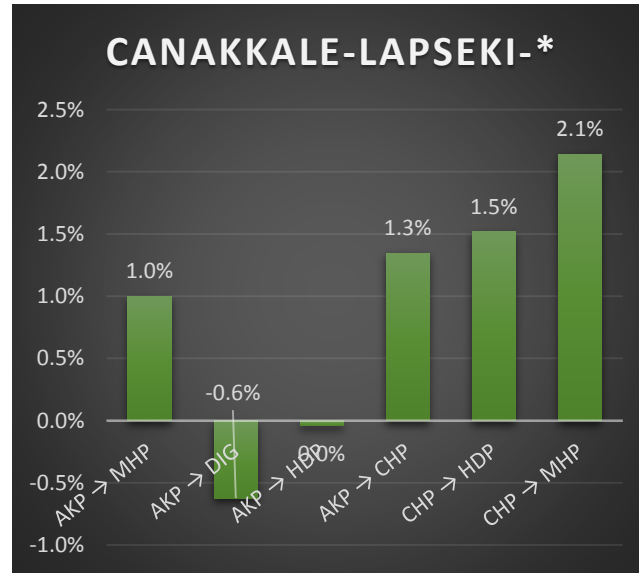

	AKP → MHP	AKP → DIG	AKP → HDP	AKP → CHP	CHP → HDP	CHP → MHP
CANAKKALE-*.*	2.7%	-0.8%	0.2%	5.3%	2.4%	2.7%
CANAKKALE-AYVACIK-*	2.1%	-0.8%	0.0%	4.1%	2.1%	4.3%
CANAKKALE-BAYRAMIC-*	2.0%	-0.7%	0.1%	4.9%	0.9%	2.5%
CANAKKALE-BIGA-*	2.5%	-0.7%	0.1%	4.0%	1.5%	2.4%
CANAKKALE-BOZCAADA-*	0.8%	0.1%	0.1%	2.7%	7.0%	2.3%
CANAKKALE-CAN-*	3.6%	-0.4%	0.0%	5.6%	0.6%	3.2%
CANAKKALE-CANAKKALE ME	3.0%	-0.8%	0.3%	6.3%	4.5%	3.5%
CANAKKALE-ECEBAT-*	1.0%	-0.2%	0.1%	4.2%	2.4%	1.1%
CANAKKALE-EZINE-*	2.8%	-1.5%	0.1%	6.5%	1.7%	4.0%
CANAKKALE-GELIBOLU-*	1.4%	-0.5%	0.2%	4.0%	2.3%	0.3%
CANAKKALE-GOKCEADA-*	5.3%	-2.7%	3.7%	7.2%	9.9%	-0.6%
CANAKKALE-LAPSEKI-*	1.0%	-0.6%	0.0%	1.3%	1.5%	2.1%
CANAKKALE-YENICE-*	2.8%	-0.3%	0.0%	3.7%	0.5%	3.0%