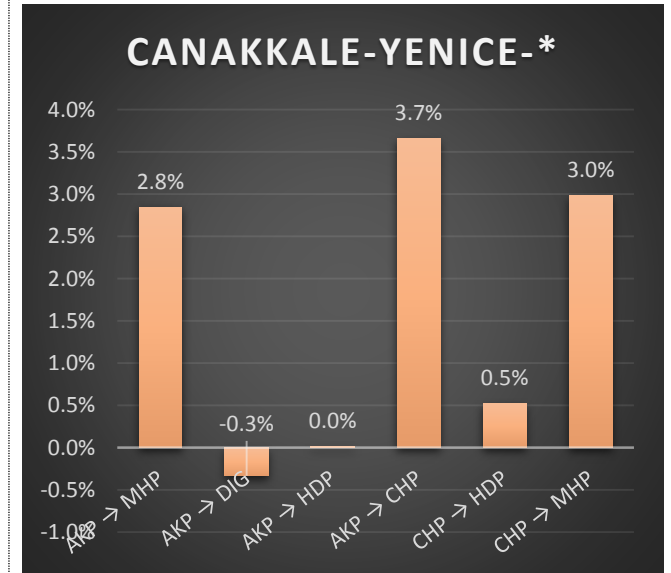

	AKP → MHP	AKP → DIG	AKP → HDP	AKP → CHP	CHP → HDP	CHP → MHP
CANAKKALE-*.*	2.7%	-0.8%	0.2%	5.3%	2.4%	2.7%
CANAKKALE-AYVACIK-*	2.1%	-0.8%	0.0%	4.1%	2.1%	4.3%
CANAKKALE-BAYRAMIC-*	2.0%	-0.7%	0.1%	4.9%	0.9%	2.5%
CANAKKALE-BIGA-*	2.5%	-0.7%	0.1%	4.0%	1.5%	2.4%
CANAKKALE-BOZCAADA-*	0.8%	0.1%	0.1%	2.7%	7.0%	2.3%
CANAKKALE-CAN-*	3.6%	-0.4%	0.0%	5.6%	0.6%	3.2%
CANAKKALE-CANAKKALE ME	3.0%	-0.8%	0.3%	6.3%	4.5%	3.5%
CANAKKALE-ECEBAT-*	1.0%	-0.2%	0.1%	4.2%	2.4%	1.1%
CANAKKALE-EZINE-*	2.8%	-1.5%	0.1%	6.5%	1.7%	4.0%
CANAKKALE-GELIBOLU-*	1.4%	-0.5%	0.2%	4.0%	2.3%	0.3%
CANAKKALE-GOKCEADA-*	5.3%	-2.7%	3.7%	7.2%	9.9%	-0.6%
CANAKKALE-LAPSEKI-*	1.0%	-0.6%	0.0%	1.3%	1.5%	2.1%
CANAKKALE-YENICE-*	2.8%	-0.3%	0.0%	3.7%	0.5%	3.0%