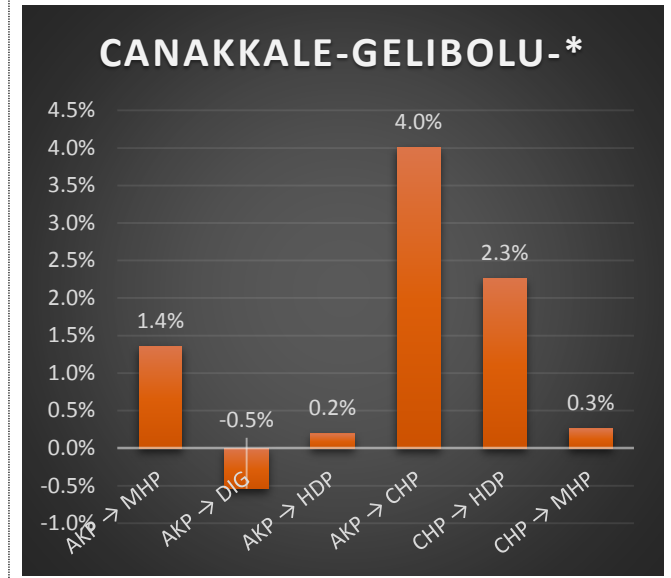

	AKP → MHP	AKP → DIG	AKP → HDP	AKP → CHP	CHP → HDP	CHP → MHP
CANAKKALE-*.*	2.7%	-0.8%	0.2%	5.3%	2.4%	2.7%
CANAKKALE-AYVACIK-*	2.1%	-0.8%	0.0%	4.1%	2.1%	4.3%
CANAKKALE-BAYRAMIC-*	2.0%	-0.7%	0.1%	4.9%	0.9%	2.5%
CANAKKALE-BIGA-*	2.5%	-0.7%	0.1%	4.0%	1.5%	2.4%
CANAKKALE-BOZCAADA-*	0.8%	0.1%	0.1%	2.7%	7.0%	2.3%
CANAKKALE-CAN-*	3.6%	-0.4%	0.0%	5.6%	0.6%	3.2%
CANAKKALE-CANAKKALE ME	3.0%	-0.8%	0.3%	6.3%	4.5%	3.5%
CANAKKALE-ECEBAT-*	1.0%	-0.2%	0.1%	4.2%	2.4%	1.1%
CANAKKALE-EZINE-*	2.8%	-1.5%	0.1%	6.5%	1.7%	4.0%
CANAKKALE-GELIBOLU-*	1.4%	-0.5%	0.2%	4.0%	2.3%	0.3%
CANAKKALE-GOKCEADA-*	5.3%	-2.7%	3.7%	7.2%	9.9%	-0.6%
CANAKKALE-LAPSEKI-*	1.0%	-0.6%	0.0%	1.3%	1.5%	2.1%
CANAKKALE-YENICE-*	2.8%	-0.3%	0.0%	3.7%	0.5%	3.0%