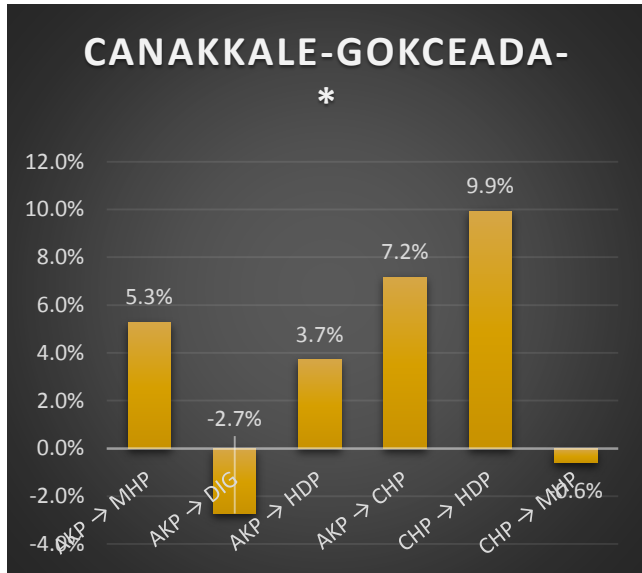

	AKP → MHP	AKP → DIG	AKP → HDP	AKP → CHP	CHP → HDP	CHP → MHP
CANAKKALE-*.*	2.7%	-0.8%	0.2%	5.3%	2.4%	2.7%
CANAKKALE-AYVACIK-*	2.1%	-0.8%	0.0%	4.1%	2.1%	4.3%
CANAKKALE-BAYRAMIC-*	2.0%	-0.7%	0.1%	4.9%	0.9%	2.5%
CANAKKALE-BIGA-*	2.5%	-0.7%	0.1%	4.0%	1.5%	2.4%
CANAKKALE-BOZCAADA-*	0.8%	0.1%	0.1%	2.7%	7.0%	2.3%
CANAKKALE-CAN-*	3.6%	-0.4%	0.0%	5.6%	0.6%	3.2%
CANAKKALE-CANAKKALE ME	3.0%	-0.8%	0.3%	6.3%	4.5%	3.5%
CANAKKALE-ECEBAT-*	1.0%	-0.2%	0.1%	4.2%	2.4%	1.1%
CANAKKALE-EZINE-*	2.8%	-1.5%	0.1%	6.5%	1.7%	4.0%
CANAKKALE-GELIBOLU-*	1.4%	-0.5%	0.2%	4.0%	2.3%	0.3%
CANAKKALE-GOKCEADA-*	5.3%	-2.7%	3.7%	7.2%	9.9%	-0.6%
CANAKKALE-LAPSEKI-*	1.0%	-0.6%	0.0%	1.3%	1.5%	2.1%
CANAKKALE-YENICE-*	2.8%	-0.3%	0.0%	3.7%	0.5%	3.0%